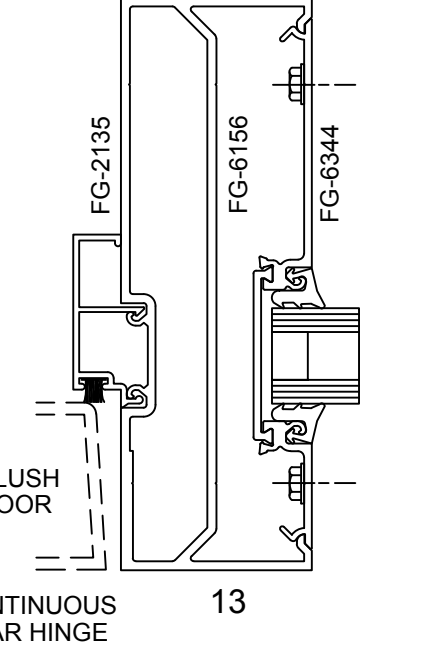

OPTIONS

STANDARD DOOR

Note: Ref Installation Manual for additional info.

* Alternate door stop as required.

SERIES 3000MP CENTER SET - DOUBLE ACTING - STANDARD DOOR & FRAME - 1" GLASS IN FRAME

DOUBLE ACTING DOOR

TUBULAR JAMB
OPTION

Note: Ref Installation Manual for additional info.

SERIES 6000MP CENTER SET - STANDARD DOOR & FRAME - 1" GLASS IN FRAME

Note: Ref Installation Manual for additional info.

* Alternate door stop as required.