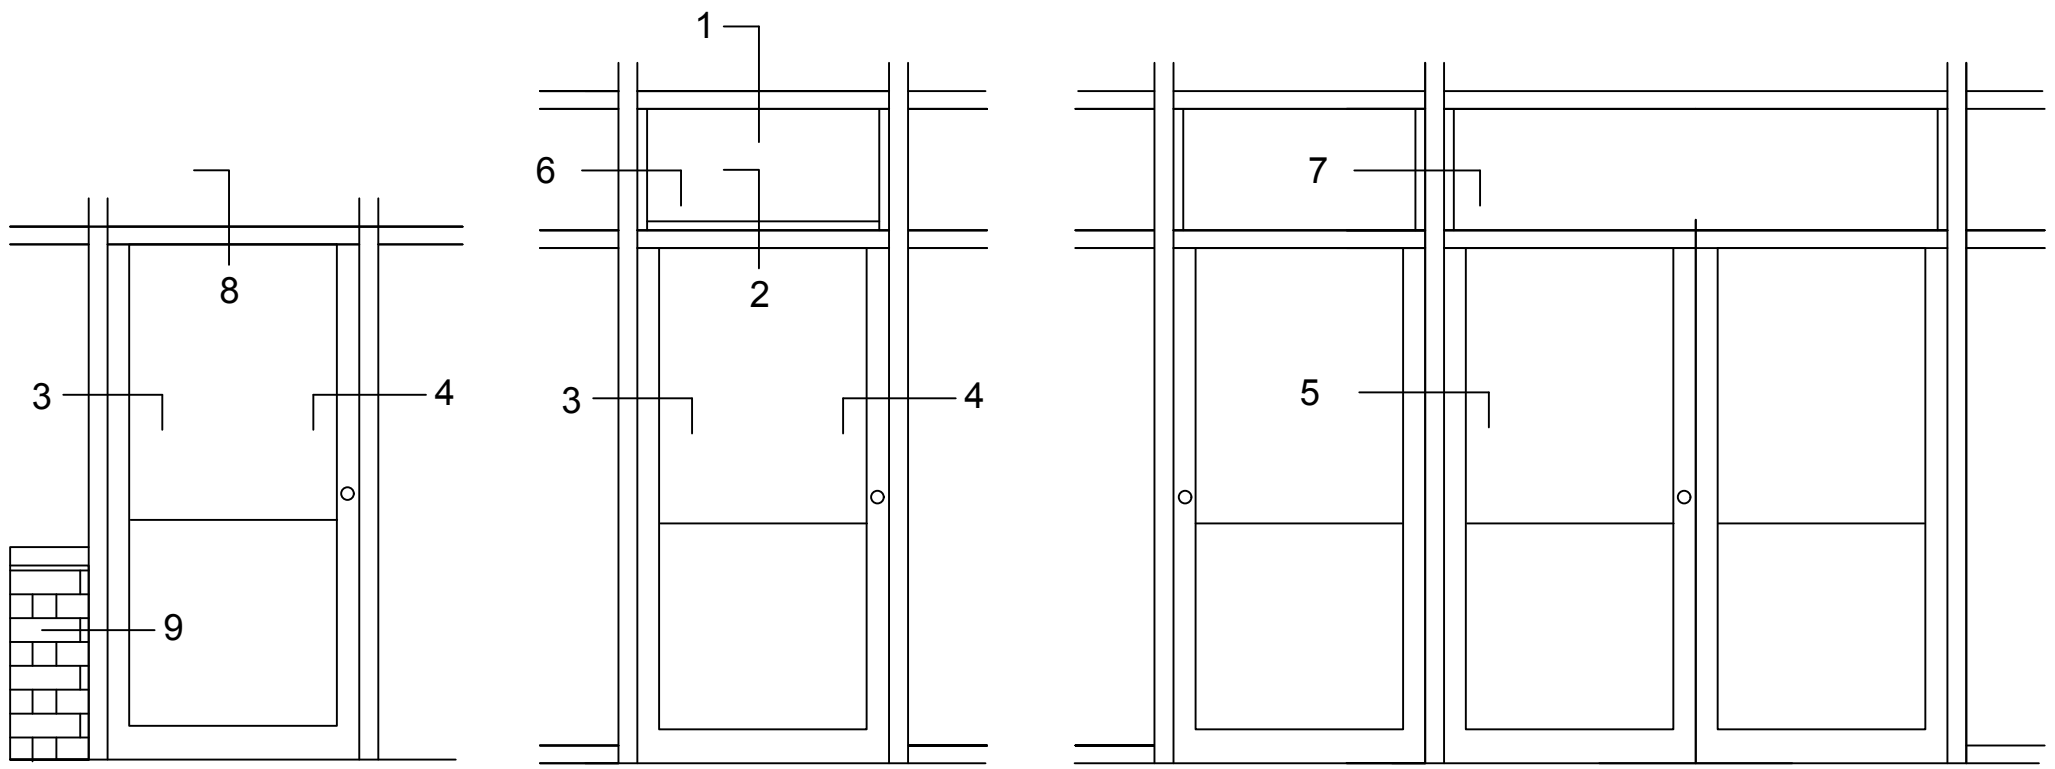

OPTIONS

STANDARD DOOR

Note: Ref Installation Manual for additional info.

* Alternate door stop as required.

SERIES 3000MP CENTER SET - DOUBLE ACTING - STANDARD DOOR & FRAME - 1" GLASS IN FRAME

DOUBLE ACTING DOOR

TUBULAR JAMB
OPTION

Note: Ref Installation Manual for additional info.

SERIES 6000MP CENTER SET - STANDARD DOOR & FRAME - 1" GLASS IN FRAME

Note: Ref Installation Manual for additional info.

* Alternate door stop as required.