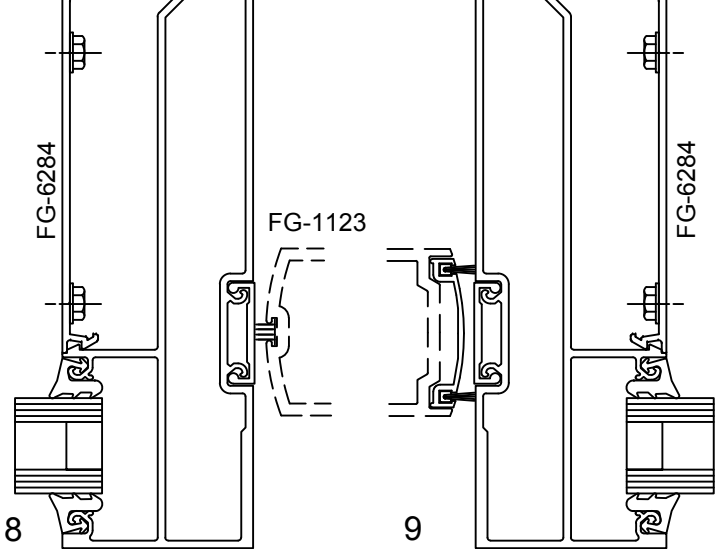

TUBULAR JAMB
OPTION

Note: Ref Installation Manual for additional info.

SERIES 6000MP CENTER SET - STANDARD DOOR & FRAME - 1" GLASS IN FRAME

Note: Ref Installation Manual for additional info.

* Alternate door stop as required.

SERIES 6000MP FRONT SET - STANDARD DOOR & FRAME - 1" GLASS IN FRAME

Note: Ref Installation Manual for additional info.

* Alternate door stop as required.