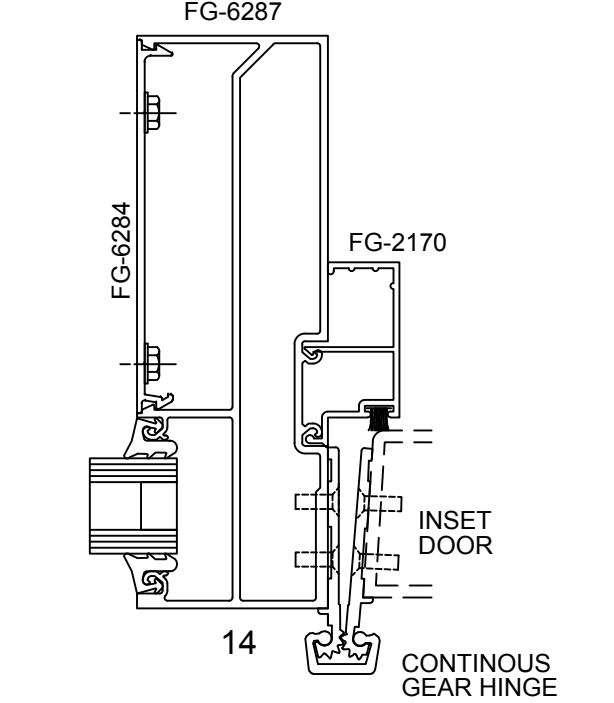

TUBULAR JAMB
OPTION

Note: Ref Installation Manual for additional info.

SERIES 6000MP CENTER SET - STANDARD DOOR & FRAME - 1" GLASS IN FRAME

Note: Ref Installation Manual for additional info.

* Alternate door stop as required.

SERIES 6000MP FRONT SET - STANDARD DOOR & FRAME - 1" GLASS IN FRAME

Note: Ref Installation Manual for additional info.

* Alternate door stop as required.