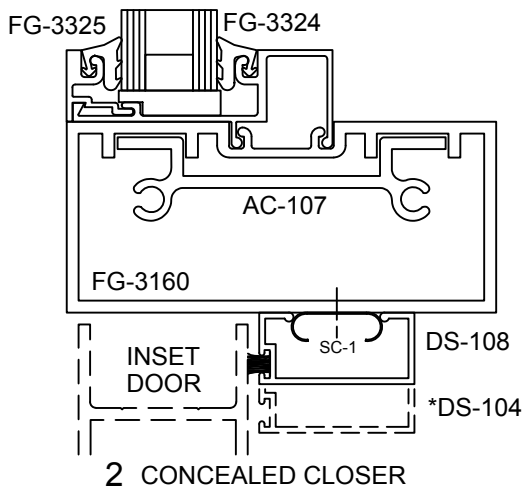

SERIES 3000MP FRONT SET - SINGLE ACTING - STANDARD DOOR & FRAME - 1" GLASS IN FRAME

OPTIONS

STANDARD DOOR

NOTE: DOORS CAN NOT OPEN MORE THAN 89°
WHEN JAMB IS HINGED ON BOTH SIDES

Note: Ref Installation Manual for additional info.

* Alternate door stop as required.

SERIES 3000MP BACK SET - SINGLE ACTING - STANDARD DOOR & FRAME - 1" GLASS IN FRAME

OPTIONS

STANDARD DOOR

NOTE: DOORS CAN NOT OPEN MORE THAN 89° WHEN JAMB IS HINGED ON BOTH SIDES