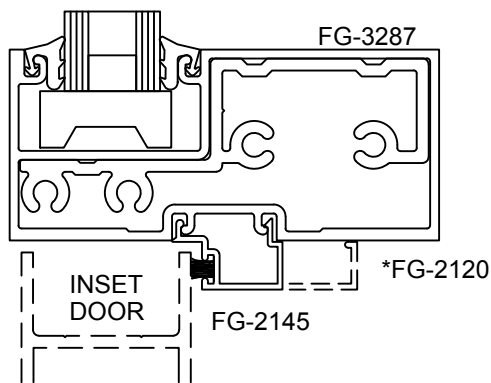

SERIES 3000MP FRONT SET - SINGLE ACTING - STANDARD DOOR & FRAME - 1" GLASS IN FRAME

OPTIONS

STANDARD DOOR

NOTE: DOORS CAN NOT OPEN MORE THAN 89°
WHEN JAMB IS HINGED ON BOTH SIDES

Note: Ref Installation Manual for additional info.

* Alternate door stop as required.

SERIES 3000MP BACK SET - SINGLE ACTING - STANDARD DOOR & FRAME - 1" GLASS IN FRAME

OPTIONS

STANDARD DOOR

NOTE: DOORS CAN NOT OPEN MORE THAN 89° WHEN JAMB IS HINGED ON BOTH SIDES