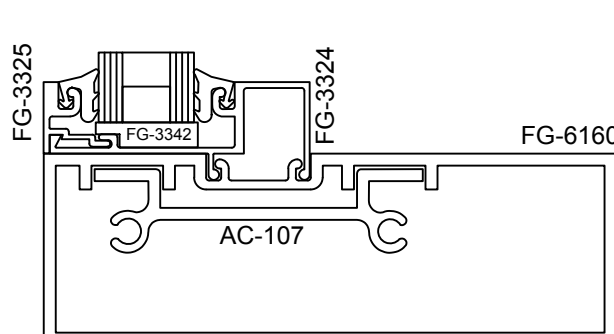

TUBULAR JAMB
OPTION

Note: Ref Installation Manual for additional info.

SERIES 6000MP CENTER SET - STANDARD DOOR & FRAME - 1" GLASS IN FRAME

Note: Ref Installation Manual for additional info.

* Alternate door stop as required.

SERIES 6000MP FRONT SET - STANDARD DOOR & FRAME - 1" GLASS IN FRAME

Note: Ref Installation Manual for additional info.

* Alternate door stop as required.