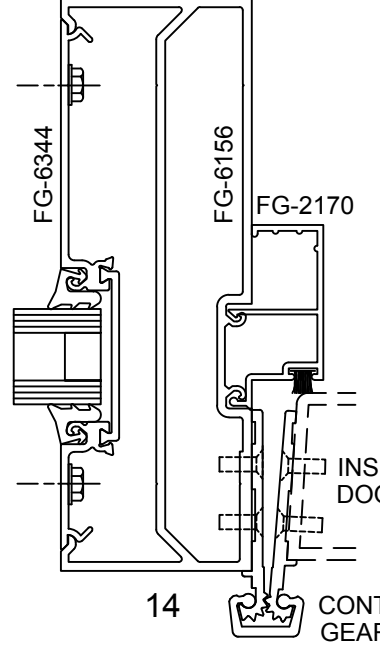

OPTIONS

STANDARD DOOR

Note: Ref Installation Manual for additional info.

* Alternate door stop as required.

SERIES 3000MP CENTER SET - DOUBLE ACTING - STANDARD DOOR & FRAME - 1" GLASS IN FRAME

DOUBLE ACTING DOOR

TUBULAR JAMB
OPTION

Note: Ref Installation Manual for additional info.

SERIES 6000MP CENTER SET - STANDARD DOOR & FRAME - 1" GLASS IN FRAME

Note: Ref Installation Manual for additional info.

* Alternate door stop as required.