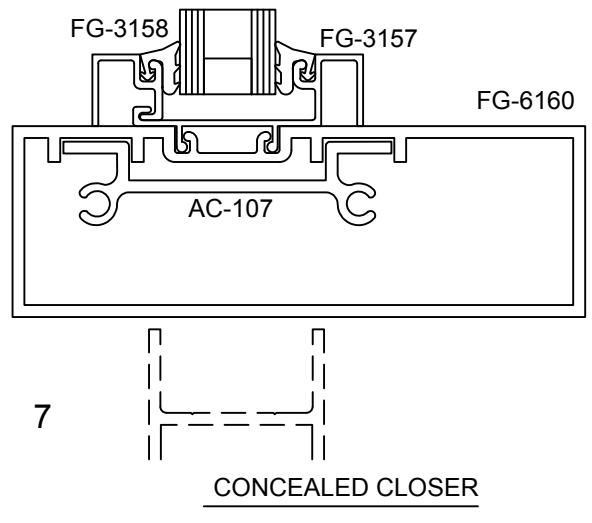

Note: Ref Installation Manual for additional info.

SERIES 3000MP CENTER SET - SINGLE ACTING - STANDARD DOOR & FRAME - 1" GLASS IN FRAME

NOTE: DOORS CAN NOT OPEN MORE THAN 89°
WHEN JAMB IS HINGED ON BOTH SIDES

OPTIONS

STANDARD DOOR

Note: Ref Installation Manual for additional info.

* Alternate door stop as required.

SERIES 3000MP CENTER SET - DOUBLE ACTING - STANDARD DOOR & FRAME - 1" GLASS IN FRAME

DOUBLE ACTING DOOR

TUBULAR JAMB
OPTION

Note: Ref Installation Manual for additional info.

SERIES 6000MP CENTER SET - STANDARD DOOR & FRAME - 1" GLASS IN FRAME

Note: Ref Installation Manual for additional info.

* Alternate door stop as required.