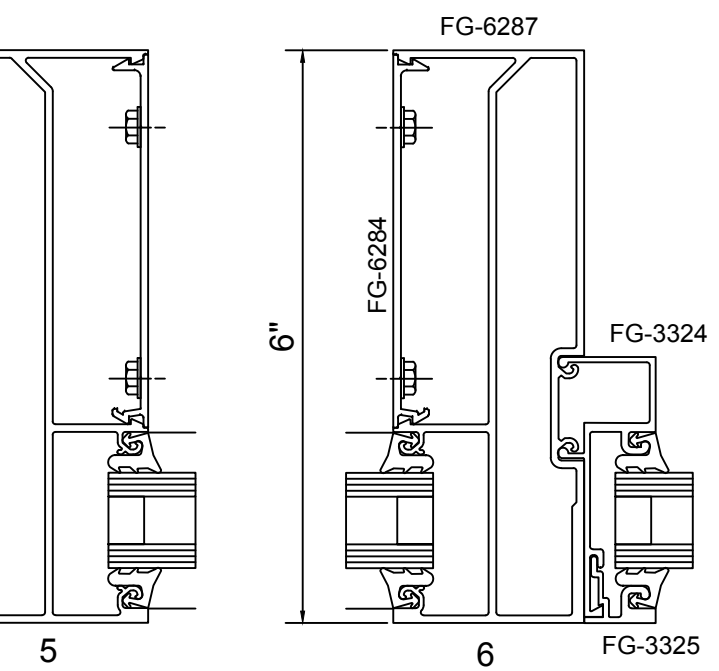

TUBULAR JAMB
OPTION

Note: Ref Installation Manual for additional info.

SERIES 6000MP CENTER SET - STANDARD DOOR & FRAME - 1" GLASS IN FRAME

Note: Ref Installation Manual for additional info.

* Alternate door stop as required.

SERIES 6000MP FRONT SET - STANDARD DOOR & FRAME - 1" GLASS IN FRAME

Note: Ref Installation Manual for additional info.

* Alternate door stop as required.