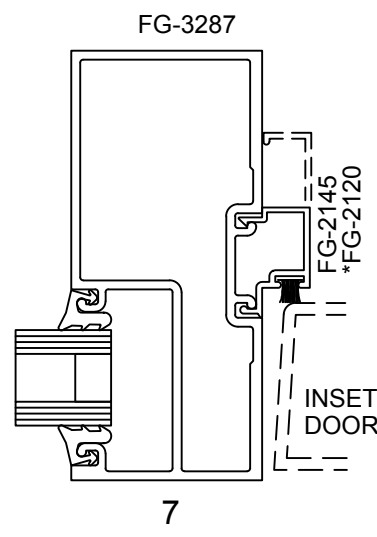

SERIES 3000MP FRONT SET - SINGLE ACTING - STANDARD DOOR & FRAME - 1" GLASS IN FRAME

OPTIONS

STANDARD DOOR

NOTE: DOORS CAN NOT OPEN MORE THAN 89°
WHEN JAMB IS HINGED ON BOTH SIDES

Note: Ref Installation Manual for additional info.

* Alternate door stop as required.

SERIES 3000MP BACK SET - SINGLE ACTING - STANDARD DOOR & FRAME - 1" GLASS IN FRAME

OPTIONS

STANDARD DOOR

NOTE: DOORS CAN NOT OPEN MORE THAN 89° WHEN JAMB IS HINGED ON BOTH SIDES