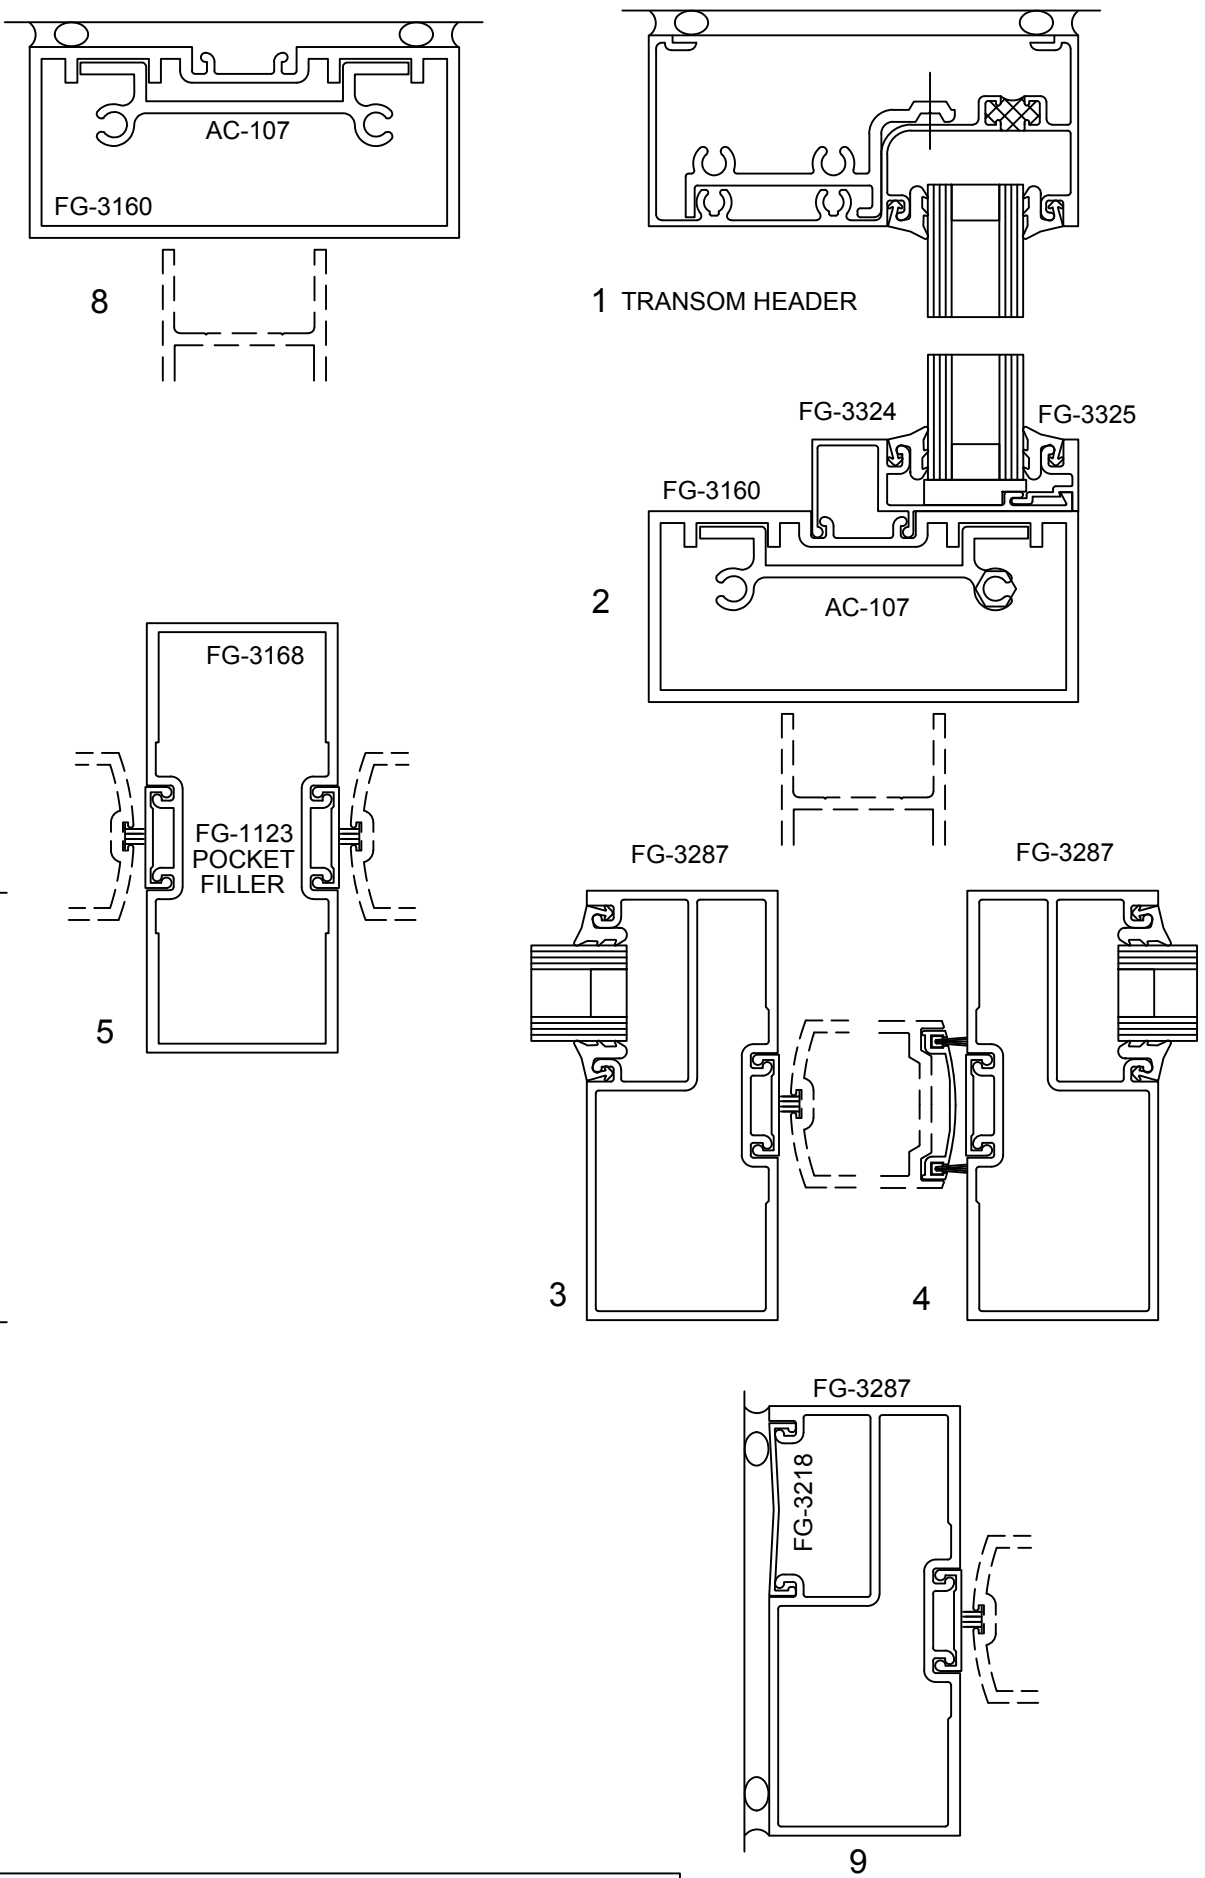

Note: Ref Installation Manual for additional info.

SERIES 3000MP CENTER SET - SINGLE ACTING - STANDARD DOOR & FRAME - 1" GLASS IN FRAME

NOTE: DOORS CAN NOT OPEN MORE THAN 89°
WHEN JAMB IS HINGED ON BOTH SIDES