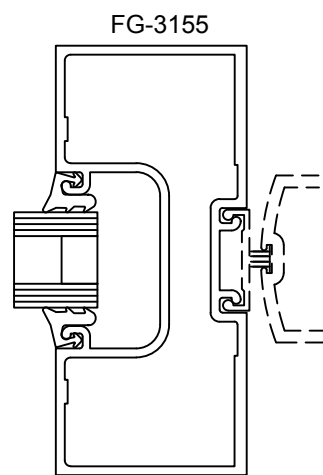

OPTIONS

STANDARD DOOR

Note: Ref Installation Manual for additional info.

* Alternate door stop as required.

SERIES 3000MP CENTER SET - DOUBLE ACTING - STANDARD DOOR & FRAME - 1" GLASS IN FRAME

DOUBLE ACTING DOOR

TUBULAR JAMB
OPTION

Note: Ref Installation Manual for additional info.

SERIES 6000MP CENTER SET - STANDARD DOOR & FRAME - 1" GLASS IN FRAME

Note: Ref Installation Manual for additional info.

* Alternate door stop as required.