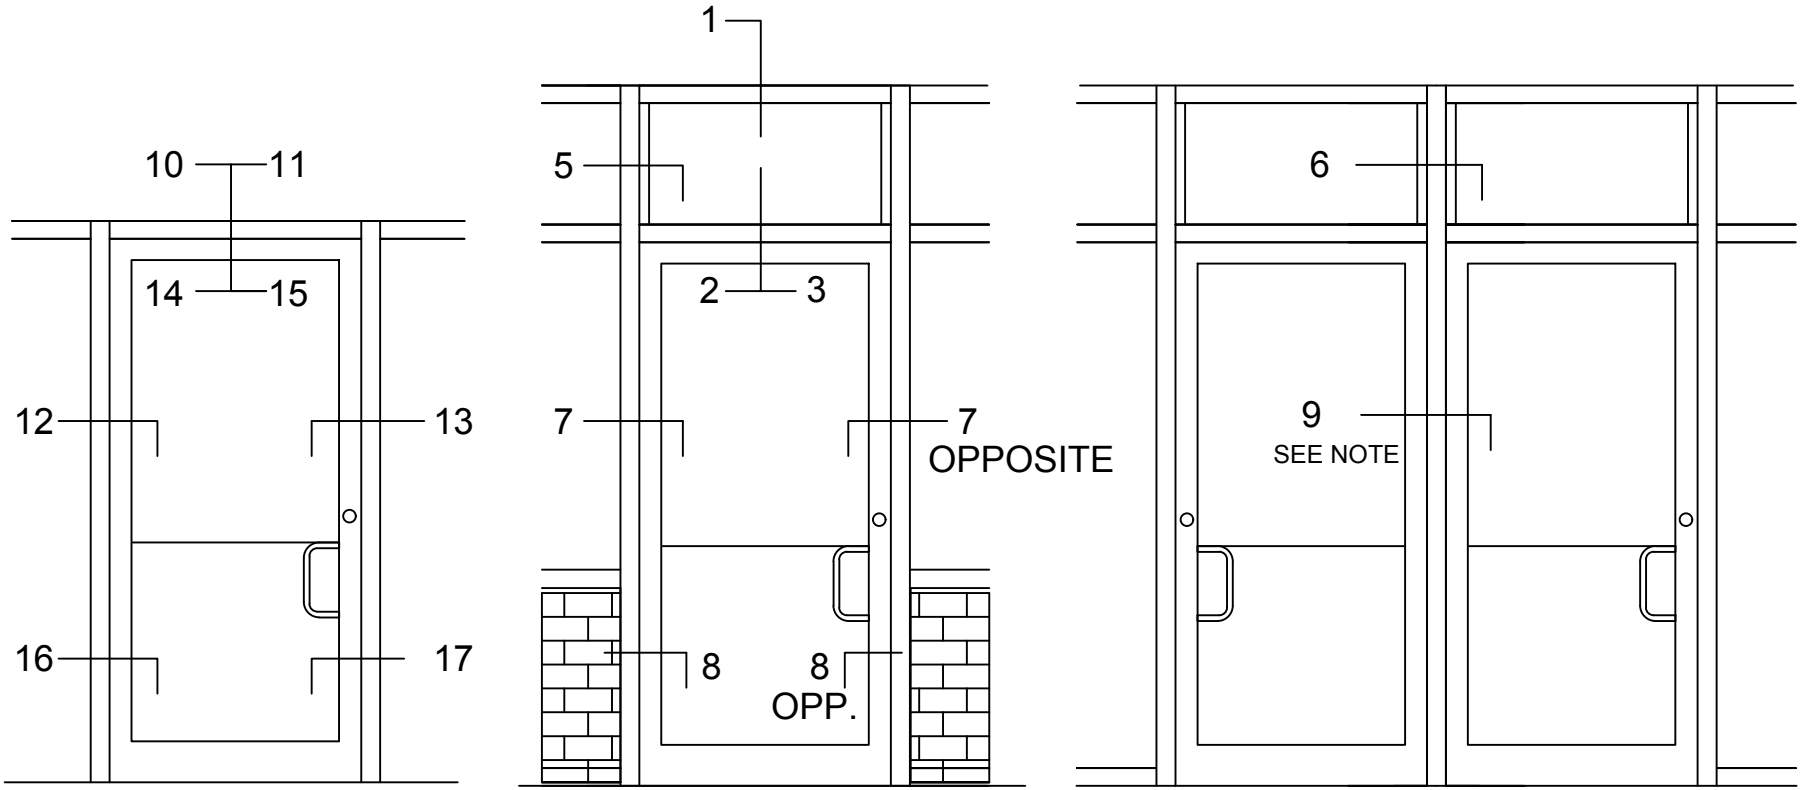

SERIES 3000MP FRONT SET - SINGLE ACTING - STANDARD DOOR & FRAME - 1" GLASS IN FRAME

OPTIONS

STANDARD DOOR

NOTE: DOORS CAN NOT OPEN MORE THAN 89°
WHEN JAMB IS HINGED ON BOTH SIDES

Note: Ref Installation Manual for additional info.

* Alternate door stop as required.

SERIES 3000MP BACK SET - SINGLE ACTING - STANDARD DOOR & FRAME - 1" GLASS IN FRAME

OPTIONS

STANDARD DOOR

NOTE: DOORS CAN NOT OPEN MORE THAN 89° WHEN JAMB IS HINGED ON BOTH SIDES