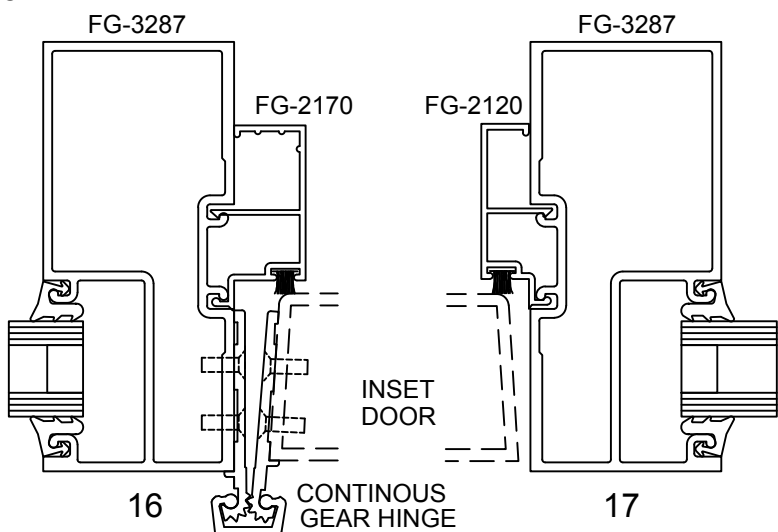

SERIES 3000MP FRONT SET - SINGLE ACTING - STANDARD DOOR & FRAME - 1" GLASS IN FRAME

OPTIONS

STANDARD DOOR

NOTE: DOORS CAN NOT OPEN MORE THAN 89°
WHEN JAMB IS HINGED ON BOTH SIDES

Note: Ref Installation Manual for additional info.

* Alternate door stop as required.

SERIES 3000MP BACK SET - SINGLE ACTING - STANDARD DOOR & FRAME - 1" GLASS IN FRAME

OPTIONS

STANDARD DOOR

NOTE: DOORS CAN NOT OPEN MORE THAN 89° WHEN JAMB IS HINGED ON BOTH SIDES