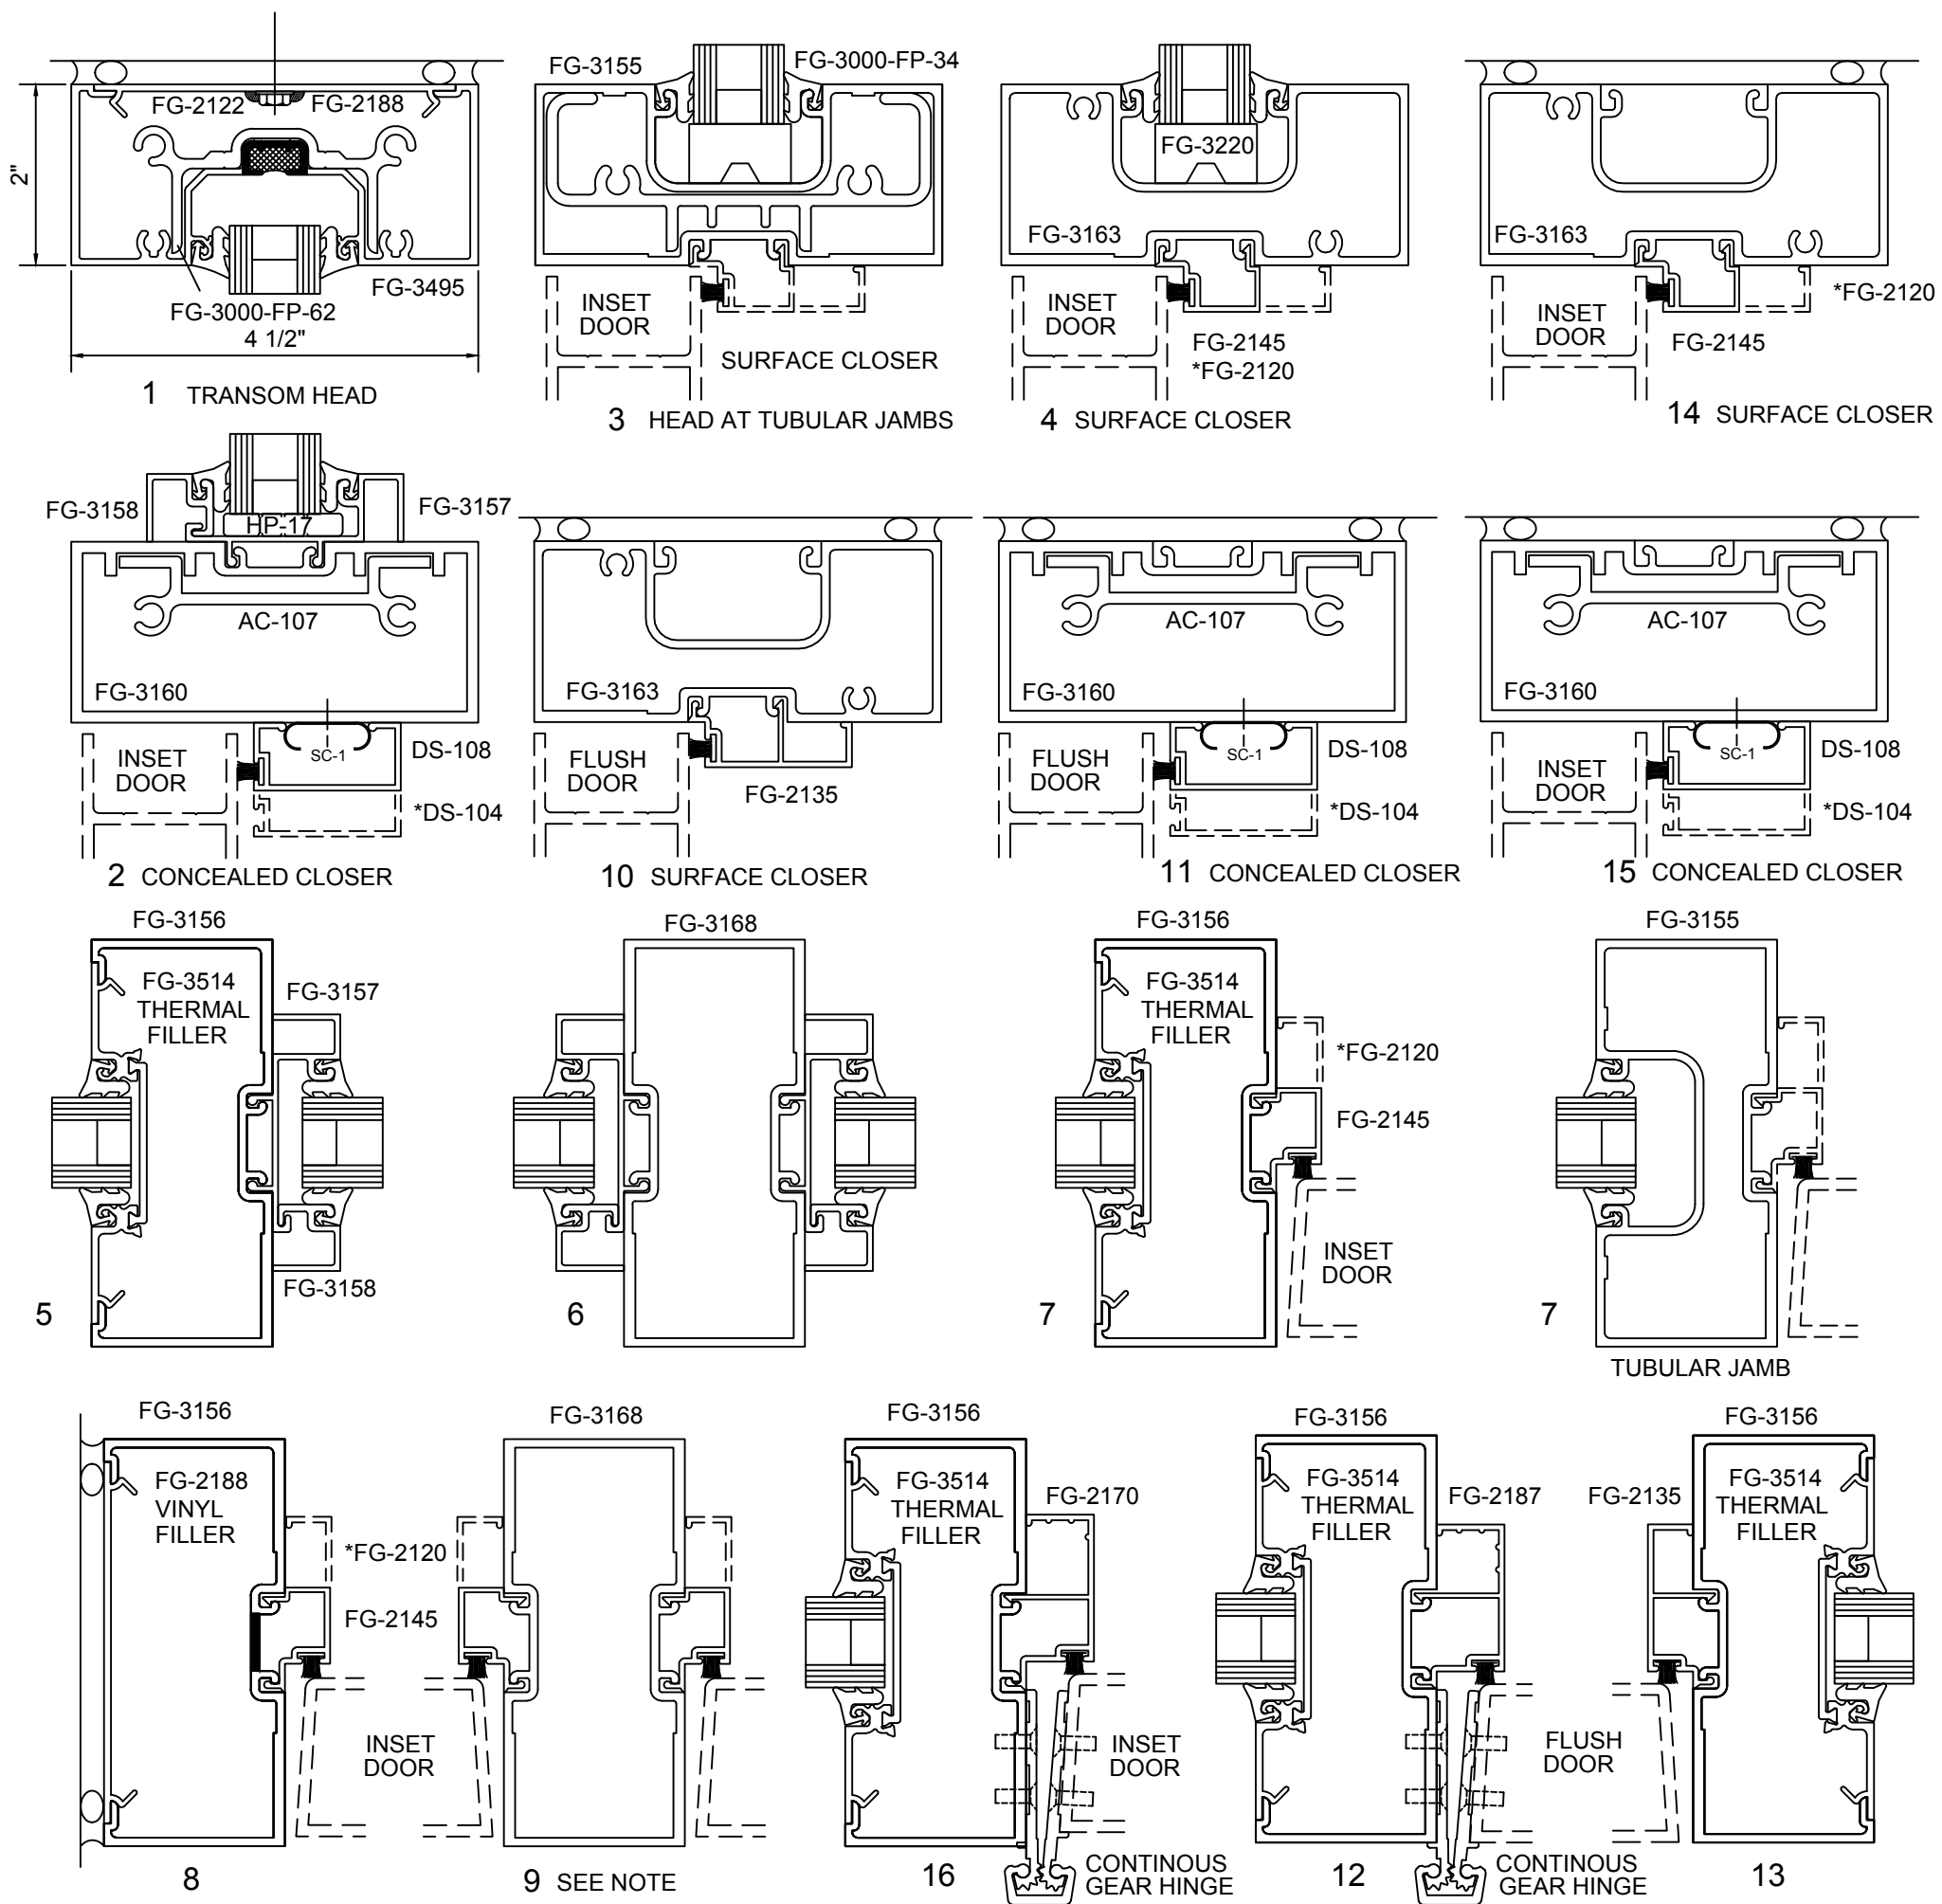

OPTIONS

STANDARD DOOR

Note: Ref Installation Manual for additional info.

* Alternate door stop as required.