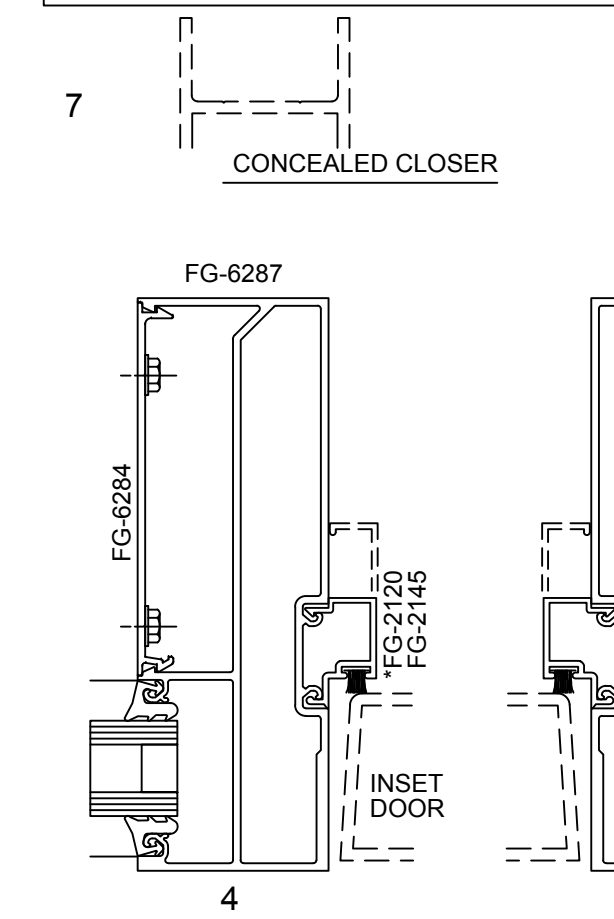

TUBULAR JAMB
OPTION

Note: Ref Installation Manual for additional info.

SERIES 6000MP CENTER SET - STANDARD DOOR & FRAME - 1" GLASS IN FRAME

Note: Ref Installation Manual for additional info.

* Alternate door stop as required.

SERIES 6000MP FRONT SET - STANDARD DOOR & FRAME - 1" GLASS IN FRAME

Note: Ref Installation Manual for additional info.

* Alternate door stop as required.