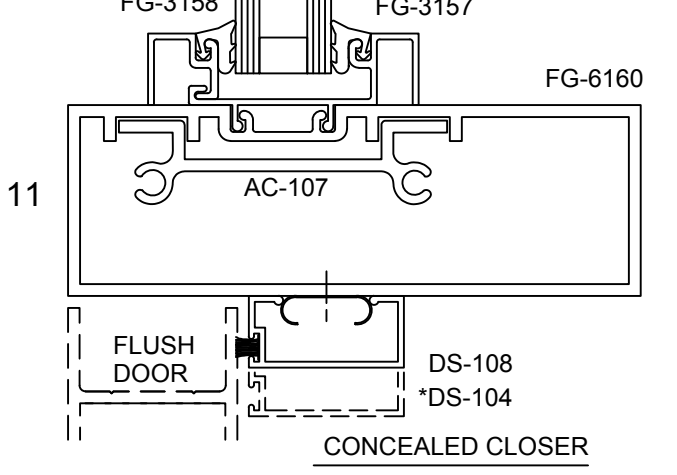

OPTIONS

STANDARD DOOR

Note: Ref Installation Manual for additional info.

* Alternate door stop as required.

SERIES 3000MP CENTER SET - DOUBLE ACTING - STANDARD DOOR & FRAME - 1" GLASS IN FRAME

DOUBLE ACTING DOOR

TUBULAR JAMB
OPTION

Note: Ref Installation Manual for additional info.

SERIES 6000MP CENTER SET - STANDARD DOOR & FRAME - 1" GLASS IN FRAME

Note: Ref Installation Manual for additional info.

* Alternate door stop as required.