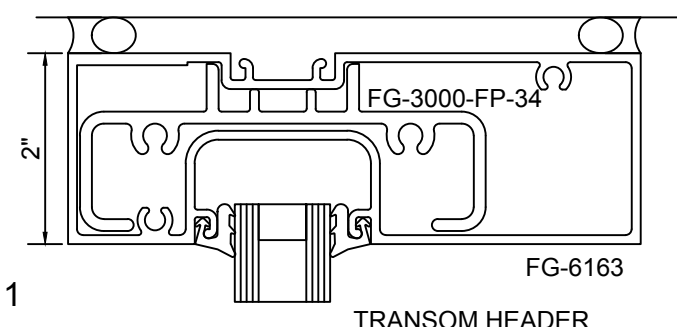

TUBULAR JAMB
OPTION

Note: Ref Installation Manual for additional info.

SERIES 6000MP CENTER SET - STANDARD DOOR & FRAME - 1" GLASS IN FRAME

Note: Ref Installation Manual for additional info.

* Alternate door stop as required.