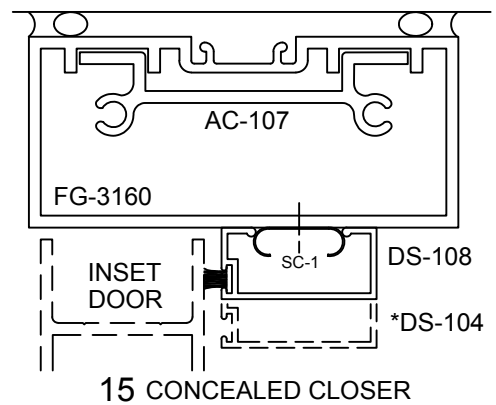

SERIES 3000MP FRONT SET - SINGLE ACTING - STANDARD DOOR & FRAME - 1" GLASS IN FRAME

OPTIONS

STANDARD DOOR

NOTE: DOORS CAN NOT OPEN MORE THAN 89°
WHEN JAMB IS HINGED ON BOTH SIDES

Note: Ref Installation Manual for additional info.

* Alternate door stop as required.

SERIES 3000MP BACK SET - SINGLE ACTING - STANDARD DOOR & FRAME - 1" GLASS IN FRAME

OPTIONS

STANDARD DOOR

NOTE: DOORS CAN NOT OPEN MORE THAN 89° WHEN JAMB IS HINGED ON BOTH SIDES