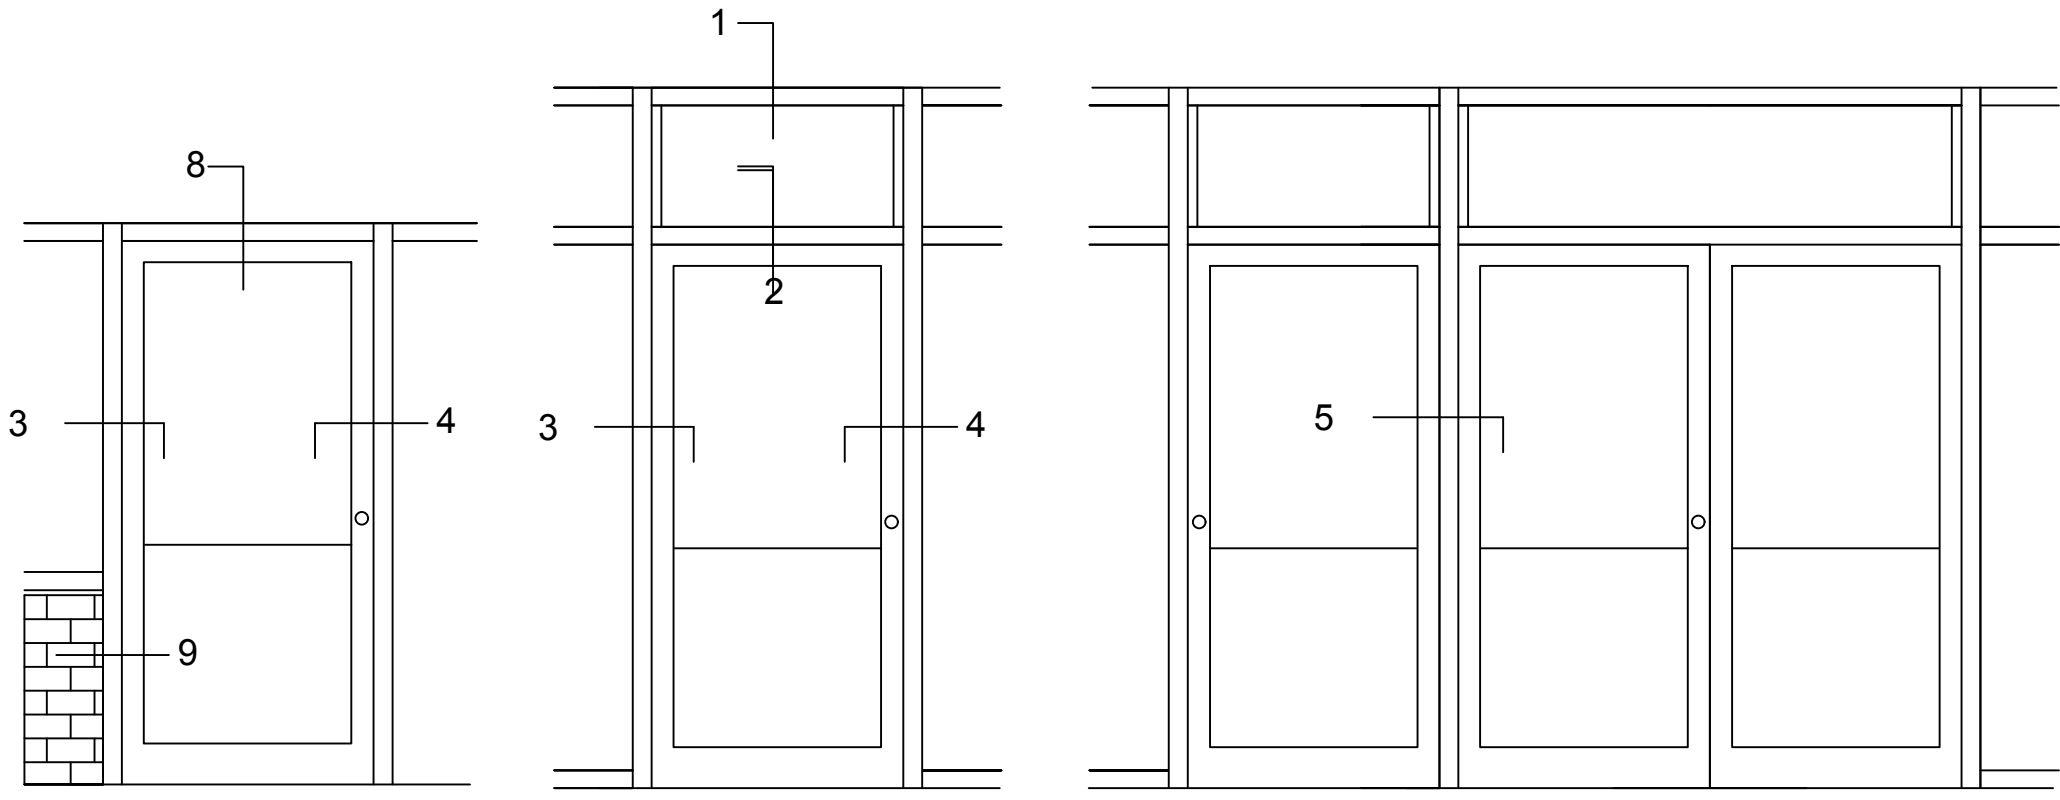

Note: Ref Installation Manual for additional info.

* Alternate door stop as required.

SERIES 3000MP FRONT/BACK SET - DOUBLE ACTING - STANDARD DOOR & FRAME - 1" GLASS IN FRAME

DOUBLE ACTING DOOR

FRONT SET

BACK SET

Note: Ref Installation Manual for additional info.

SERIES 3000MP CENTER SET - SINGLE ACTING - STANDARD DOOR & FRAME - 1" GLASS IN FRAME

NOTE: DOORS CAN NOT OPEN MORE THAN 89°
WHEN JAMB IS HINGED ON BOTH SIDES