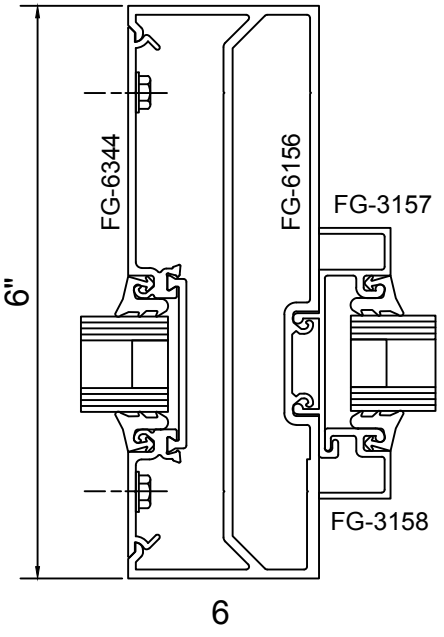

OPTIONS

STANDARD DOOR

Note: Ref Installation Manual for additional info.

* Alternate door stop as required.

SERIES 3000MP CENTER SET - DOUBLE ACTING - STANDARD DOOR & FRAME - 1" GLASS IN FRAME

DOUBLE ACTING DOOR

TUBULAR JAMB
OPTION

Note: Ref Installation Manual for additional info.

SERIES 6000MP CENTER SET - STANDARD DOOR & FRAME - 1" GLASS IN FRAME

Note: Ref Installation Manual for additional info.

* Alternate door stop as required.