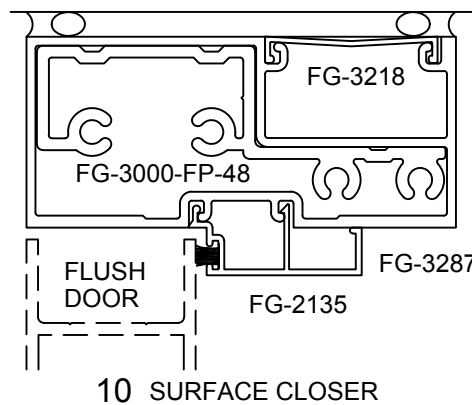

SERIES 3000MP FRONT SET - SINGLE ACTING - STANDARD DOOR & FRAME - 1" GLASS IN FRAME

OPTIONS

STANDARD DOOR

NOTE: DOORS CAN NOT OPEN MORE THAN 89°
WHEN JAMB IS HINGED ON BOTH SIDES

Note: Ref Installation Manual for additional info.

* Alternate door stop as required.

SERIES 3000MP BACK SET - SINGLE ACTING - STANDARD DOOR & FRAME - 1" GLASS IN FRAME

OPTIONS

STANDARD DOOR

NOTE: DOORS CAN NOT OPEN MORE THAN 89° WHEN JAMB IS HINGED ON BOTH SIDES