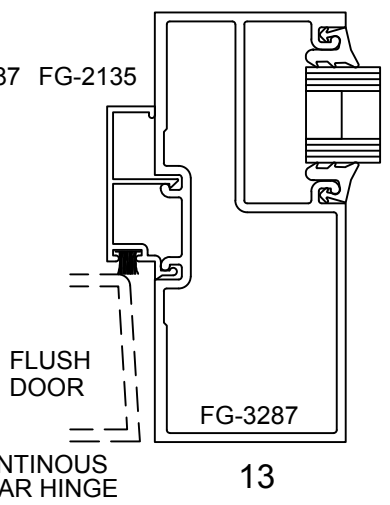

6

7

8

9 SEE NOTE

16

17

12

13

Note: Ref Installation Manual for additional info.

SERIES 3000MP CENTER SET - SINGLE ACTING - STANDARD DOOR & FRAME - 1" GLASS IN FRAME

NOTE: DOORS CAN NOT OPEN MORE THAN 89°
WHEN JAMB IS HINGED ON BOTH SIDES