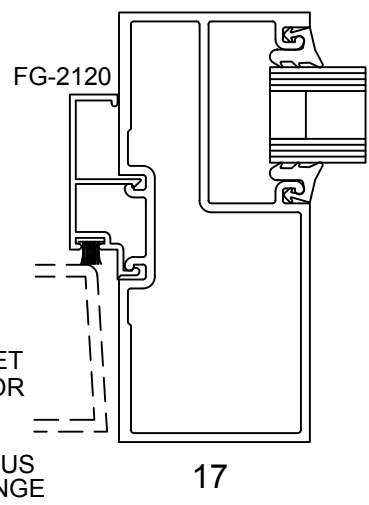

6

7

8

9 SEE NOTE

16

17

12

13

Note: Ref Installation Manual for additional info.

SERIES 3000MP CENTER SET - SINGLE ACTING - STANDARD DOOR & FRAME - 1" GLASS IN FRAME

NOTE: DOORS CAN NOT OPEN MORE THAN 89°
WHEN JAMB IS HINGED ON BOTH SIDES