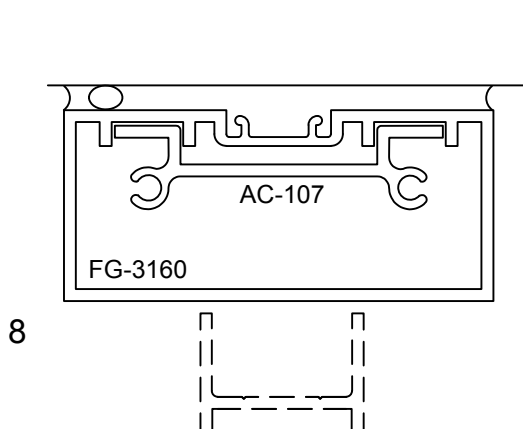

OPTIONS

STANDARD DOOR

Note: Ref Installation Manual for additional info.

* Alternate door stop as required.

SERIES 3000MP CENTER SET - DOUBLE ACTING - STANDARD DOOR & FRAME - 1" GLASS IN FRAME

DOUBLE ACTING DOOR

TUBULAR JAMB
OPTION

Note: Ref Installation Manual for additional info.

SERIES 6000MP CENTER SET - STANDARD DOOR & FRAME - 1" GLASS IN FRAME

Note: Ref Installation Manual for additional info.

* Alternate door stop as required.