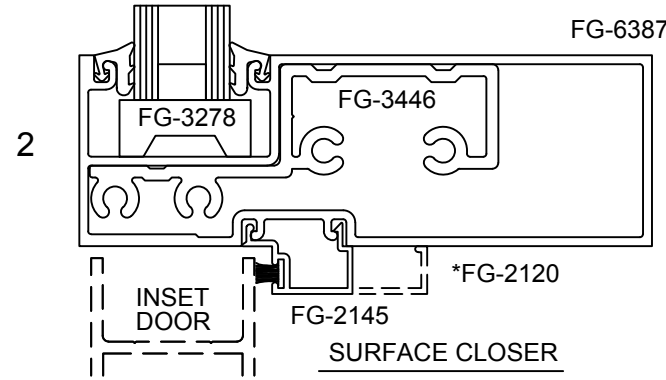

TUBULAR JAMB
OPTION

Note: Ref Installation Manual for additional info.

SERIES 6000MP CENTER SET - STANDARD DOOR & FRAME - 1" GLASS IN FRAME

Note: Ref Installation Manual for additional info.

* Alternate door stop as required.

SERIES 6000MP FRONT SET - STANDARD DOOR & FRAME - 1" GLASS IN FRAME

Note: Ref Installation Manual for additional info.

* Alternate door stop as required.