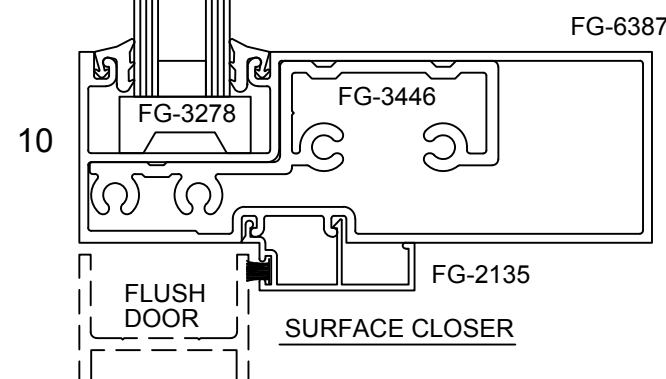

TUBULAR JAMB
OPTION

Note: Ref Installation Manual for additional info.

SERIES 6000MP CENTER SET - STANDARD DOOR & FRAME - 1" GLASS IN FRAME

Note: Ref Installation Manual for additional info.

* Alternate door stop as required.

SERIES 6000MP FRONT SET - STANDARD DOOR & FRAME - 1" GLASS IN FRAME

Note: Ref Installation Manual for additional info.

* Alternate door stop as required.