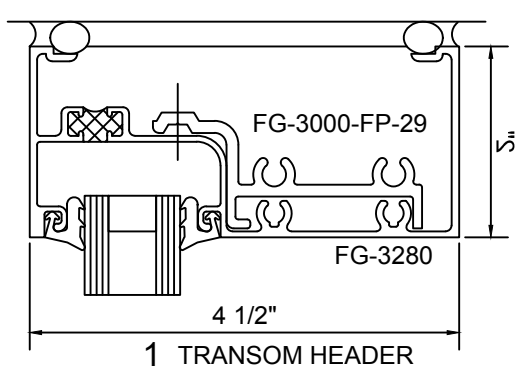

SERIES 3000MP FRONT SET - SINGLE ACTING - STANDARD DOOR & FRAME - 1" GLASS IN FRAME

OPTIONS

STANDARD DOOR

NOTE: DOORS CAN NOT OPEN MORE THAN 89°
WHEN JAMB IS HINGED ON BOTH SIDES

Note: Ref Installation Manual for additional info.