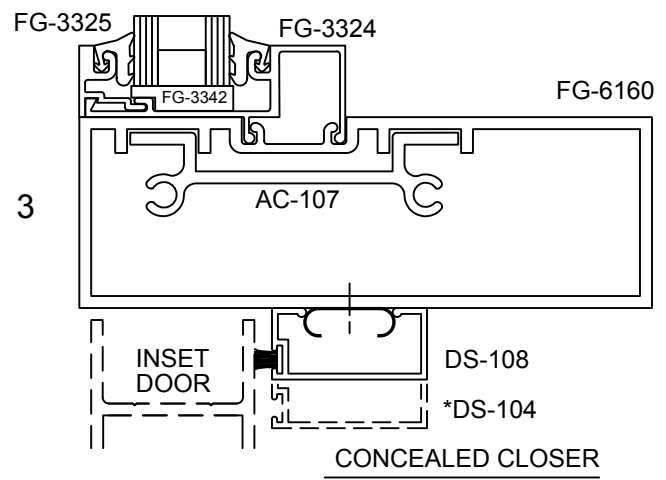

OPTIONS

STANDARD DOOR

Note: Ref Installation Manual for additional info.

* Alternate door stop as required.

SERIES 3000MP CENTER SET - DOUBLE ACTING - STANDARD DOOR & FRAME - 1" GLASS IN FRAME

DOUBLE ACTING DOOR

TUBULAR JAMB
OPTION

Note: Ref Installation Manual for additional info.

SERIES 6000MP CENTER SET - STANDARD DOOR & FRAME - 1" GLASS IN FRAME

Note: Ref Installation Manual for additional info.

* Alternate door stop as required.

SERIES 6000MP FRONT SET - STANDARD DOOR & FRAME - 1" GLASS IN FRAME

Note: Ref Installation Manual for additional info.

* Alternate door stop as required.