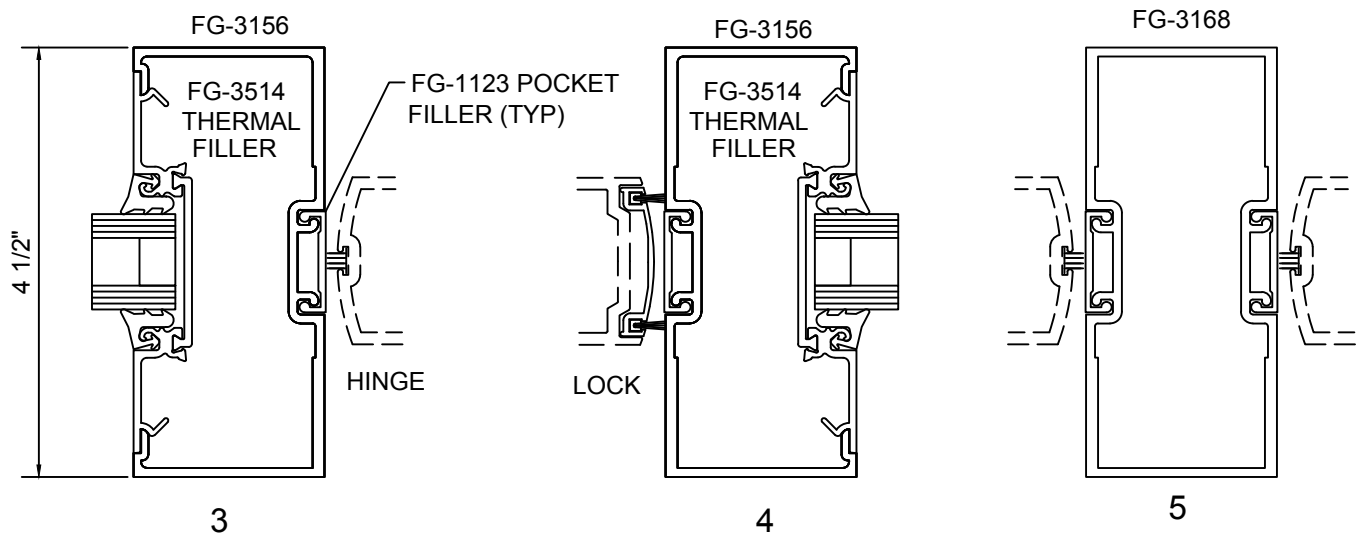

OPTIONS

STANDARD DOOR

Note: Ref Installation Manual for additional info.

* Alternate door stop as required.

SERIES 3000MP CENTER SET - DOUBLE ACTING - STANDARD DOOR & FRAME - 1" GLASS IN FRAME

DOUBLE ACTING DOOR

TUBULAR JAMB
OPTION

Note: Ref Installation Manual for additional info.

SERIES 6000MP CENTER SET - STANDARD DOOR & FRAME - 1" GLASS IN FRAME

Note: Ref Installation Manual for additional info.

* Alternate door stop as required.