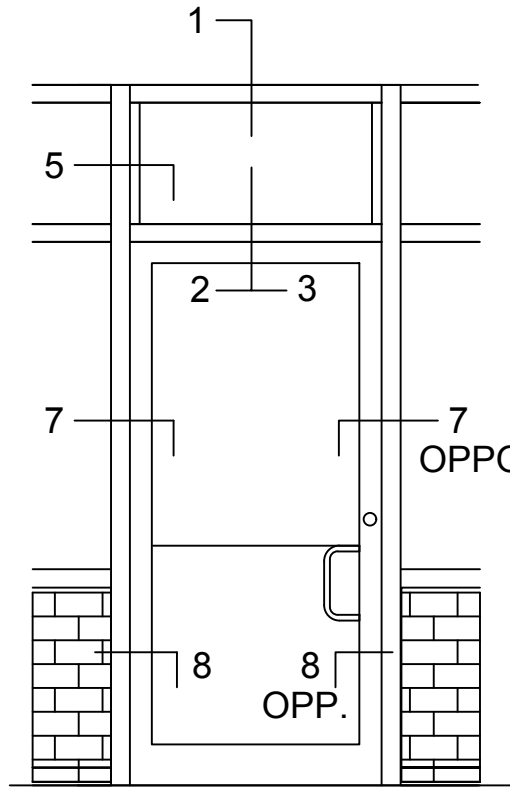

SERIES 3000MP FRONT SET - SINGLE ACTING - STANDARD DOOR & FRAME - 1" GLASS IN FRAME

OPTIONS

STANDARD DOOR

NOTE: DOORS CAN NOT OPEN MORE THAN 89°
WHEN JAMB IS HINGED ON BOTH SIDES

Note: Ref Installation Manual for additional info.

* Alternate door stop as required.

SERIES 3000MP BACK SET - SINGLE ACTING - STANDARD DOOR & FRAME - 1" GLASS IN FRAME

OPTIONS

STANDARD DOOR

NOTE: DOORS CAN NOT OPEN MORE THAN 89° WHEN JAMB IS HINGED ON BOTH SIDES

Note: Ref Installation Manual for additional info.

SERIES 3000MP CENTER SET - SINGLE ACTING - STANDARD DOOR & FRAME - 1" GLASS IN FRAME

NOTE: DOORS CAN NOT OPEN MORE THAN 89°
WHEN JAMB IS HINGED ON BOTH SIDES