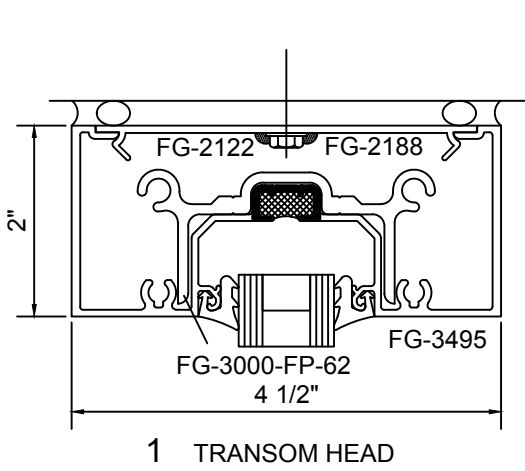

TUBULAR JAMB
OPTION

Note: Ref Installation Manual for additional info.

SERIES 6000MP CENTER SET - STANDARD DOOR & FRAME - 1" GLASS IN FRAME

Note: Ref Installation Manual for additional info.

* Alternate door stop as required.