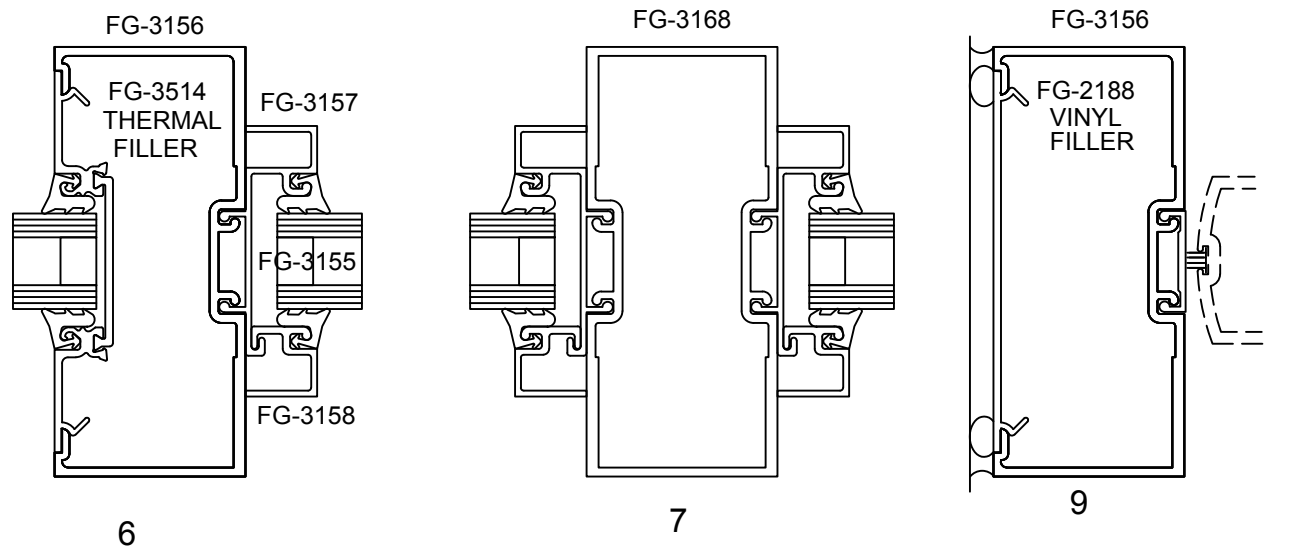

OPTIONS

STANDARD DOOR

Note: Ref Installation Manual for additional info.

* Alternate door stop as required.

SERIES 3000MP CENTER SET - DOUBLE ACTING - STANDARD DOOR & FRAME - 1" GLASS IN FRAME

DOUBLE ACTING DOOR

TUBULAR JAMB
OPTION

Note: Ref Installation Manual for additional info.

SERIES 6000MP CENTER SET - STANDARD DOOR & FRAME - 1" GLASS IN FRAME

Note: Ref Installation Manual for additional info.

* Alternate door stop as required.