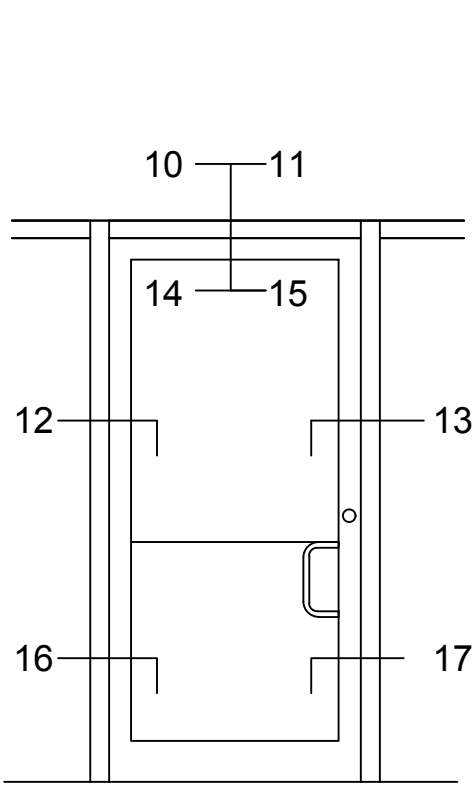

SERIES 3000MP FRONT SET - SINGLE ACTING - STANDARD DOOR & FRAME - 1" GLASS IN FRAME

OPTIONS

STANDARD DOOR

NOTE: DOORS CAN NOT OPEN MORE THAN 89°
WHEN JAMB IS HINGED ON BOTH SIDES

Note: Ref Installation Manual for additional info.

* Alternate door stop as required.

SERIES 3000MP BACK SET - SINGLE ACTING - STANDARD DOOR & FRAME - 1" GLASS IN FRAME

OPTIONS

STANDARD DOOR

NOTE: DOORS CAN NOT OPEN MORE THAN 89° WHEN JAMB IS HINGED ON BOTH SIDES

6

7

8

9 SEE NOTE

16

17

12

13

Note: Ref Installation Manual for additional info.

SERIES 3000MP CENTER SET - SINGLE ACTING - STANDARD DOOR & FRAME - 1" GLASS IN FRAME

NOTE: DOORS CAN NOT OPEN MORE THAN 89°
WHEN JAMB IS HINGED ON BOTH SIDES