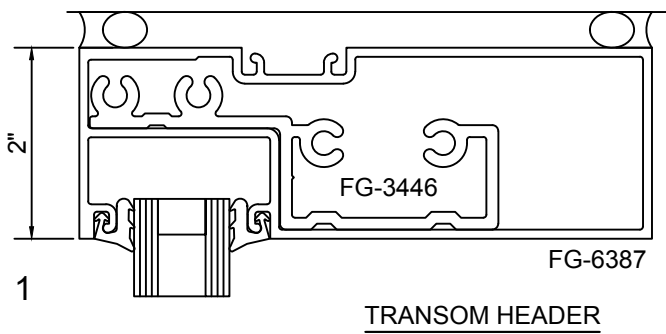

SERIES 6000MP FRONT SET - STANDARD DOOR & FRAME - 1" GLASS IN FRAME

Note: Ref Installation Manual for additional info.

* Alternate door stop as required.