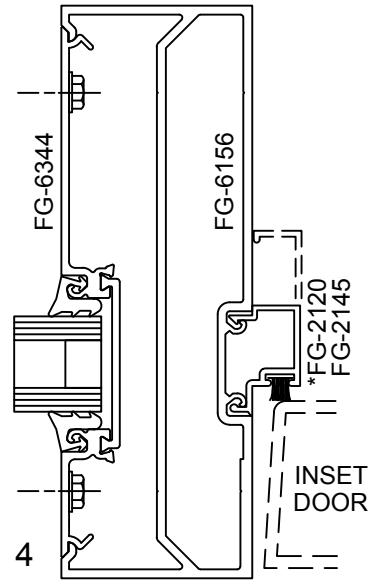

OPTIONS

STANDARD DOOR

Note: Ref Installation Manual for additional info.

* Alternate door stop as required.

SERIES 3000MP CENTER SET - DOUBLE ACTING - STANDARD DOOR & FRAME - 1" GLASS IN FRAME

DOUBLE ACTING DOOR

TUBULAR JAMB
OPTION

Note: Ref Installation Manual for additional info.

SERIES 6000MP CENTER SET - STANDARD DOOR & FRAME - 1" GLASS IN FRAME

Note: Ref Installation Manual for additional info.

* Alternate door stop as required.