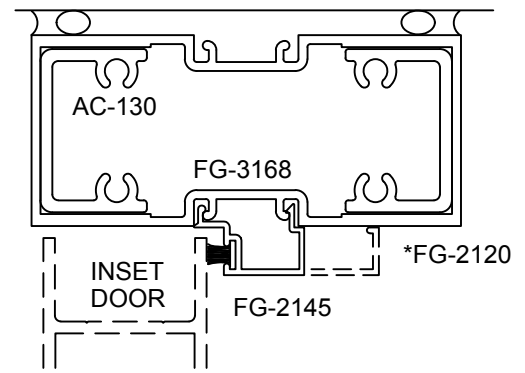

14 SURFACE CLOSER