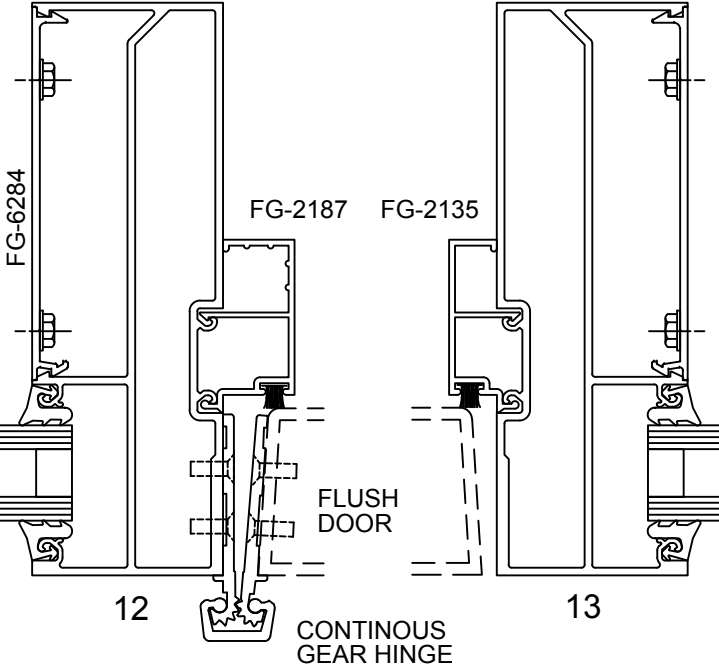

TUBULAR JAMB
OPTION

Note: Ref Installation Manual for additional info.

SERIES 6000MP CENTER SET - STANDARD DOOR & FRAME - 1" GLASS IN FRAME

Note: Ref Installation Manual for additional info.

* Alternate door stop as required.

SERIES 6000MP FRONT SET - STANDARD DOOR & FRAME - 1" GLASS IN FRAME

Note: Ref Installation Manual for additional info.

* Alternate door stop as required.