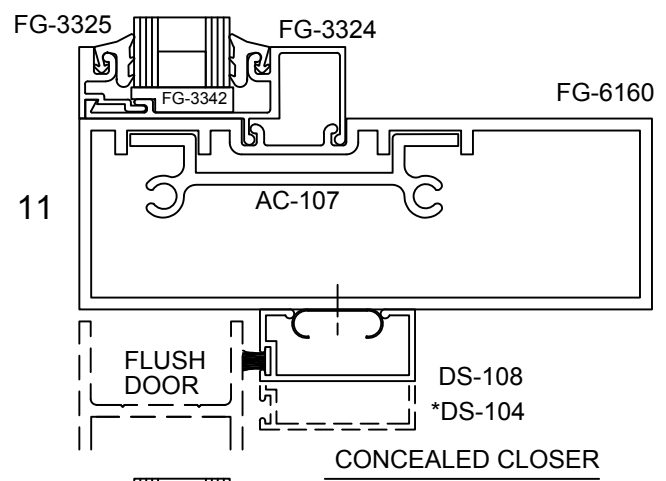

OPTIONS

STANDARD DOOR

Note: Ref Installation Manual for additional info.

* Alternate door stop as required.

SERIES 3000MP CENTER SET - DOUBLE ACTING - STANDARD DOOR & FRAME - 1" GLASS IN FRAME

DOUBLE ACTING DOOR

TUBULAR JAMB
OPTION

Note: Ref Installation Manual for additional info.

SERIES 6000MP CENTER SET - STANDARD DOOR & FRAME - 1" GLASS IN FRAME

Note: Ref Installation Manual for additional info.

* Alternate door stop as required.

SERIES 6000MP FRONT SET - STANDARD DOOR & FRAME - 1" GLASS IN FRAME

Note: Ref Installation Manual for additional info.

* Alternate door stop as required.