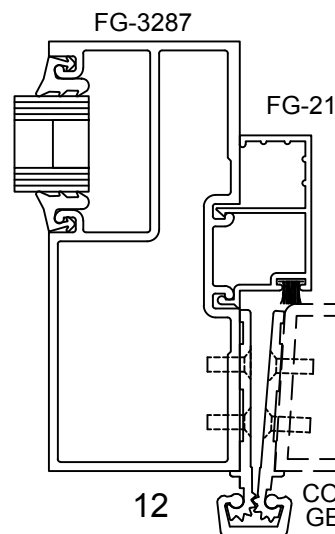

6

7

8

9 SEE NOTE

16

17

12

13

Note: Ref Installation Manual for additional info.

SERIES 3000MP CENTER SET - SINGLE ACTING - STANDARD DOOR & FRAME - 1" GLASS IN FRAME

NOTE: DOORS CAN NOT OPEN MORE THAN 89°
WHEN JAMB IS HINGED ON BOTH SIDES