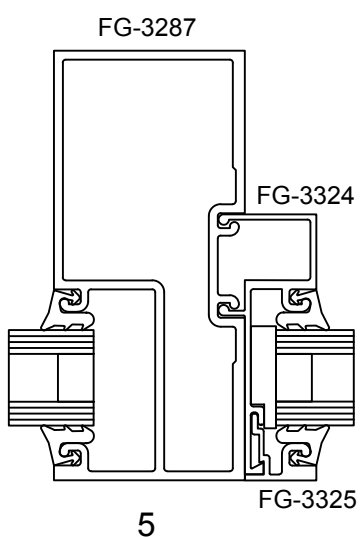

SERIES 3000MP FRONT SET - SINGLE ACTING - STANDARD DOOR & FRAME - 1" GLASS IN FRAME

OPTIONS

STANDARD DOOR

NOTE: DOORS CAN NOT OPEN MORE THAN 89°
WHEN JAMB IS HINGED ON BOTH SIDES

Note: Ref Installation Manual for additional info.