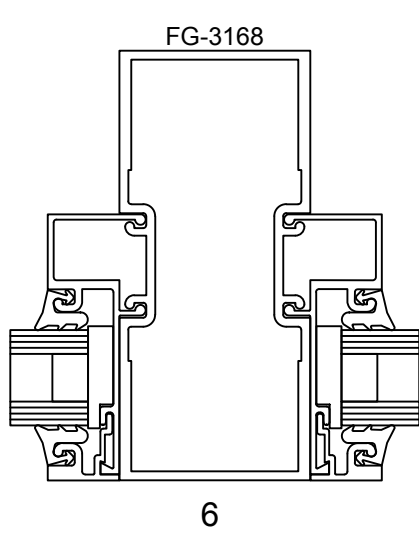

SERIES 3000MP FRONT SET - SINGLE ACTING - STANDARD DOOR & FRAME - 1" GLASS IN FRAME

OPTIONS

STANDARD DOOR

NOTE: DOORS CAN NOT OPEN MORE THAN 89°
WHEN JAMB IS HINGED ON BOTH SIDES

Note: Ref Installation Manual for additional info.