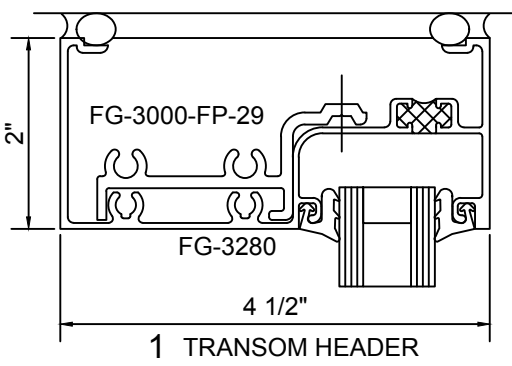

* Alternate door stop as required.

SERIES 3000MP BACK SET - SINGLE ACTING - STANDARD DOOR & FRAME - 1" GLASS IN FRAME

OPTIONS

STANDARD DOOR

NOTE: DOORS CAN NOT OPEN MORE THAN 89° WHEN JAMB IS HINGED ON BOTH SIDES