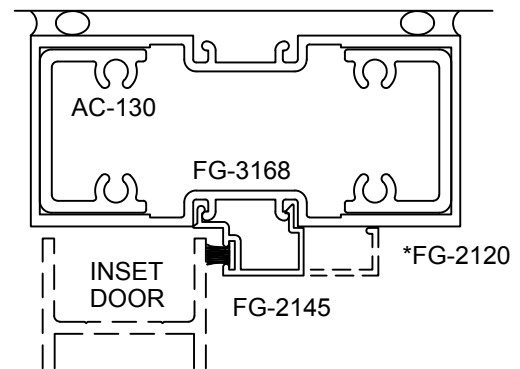

SERIES 3000MP FRONT SET - SINGLE ACTING - STANDARD DOOR & FRAME - 1" GLASS IN FRAME

OPTIONS

STANDARD DOOR

NOTE: DOORS CAN NOT OPEN MORE THAN 89°
WHEN JAMB IS HINGED ON BOTH SIDES

Note: Ref Installation Manual for additional info.

* Alternate door stop as required.

SERIES 3000MP BACK SET - SINGLE ACTING - STANDARD DOOR & FRAME - 1" GLASS IN FRAME

OPTIONS

STANDARD DOOR

NOTE: DOORS CAN NOT OPEN MORE THAN 89° WHEN JAMB IS HINGED ON BOTH SIDES