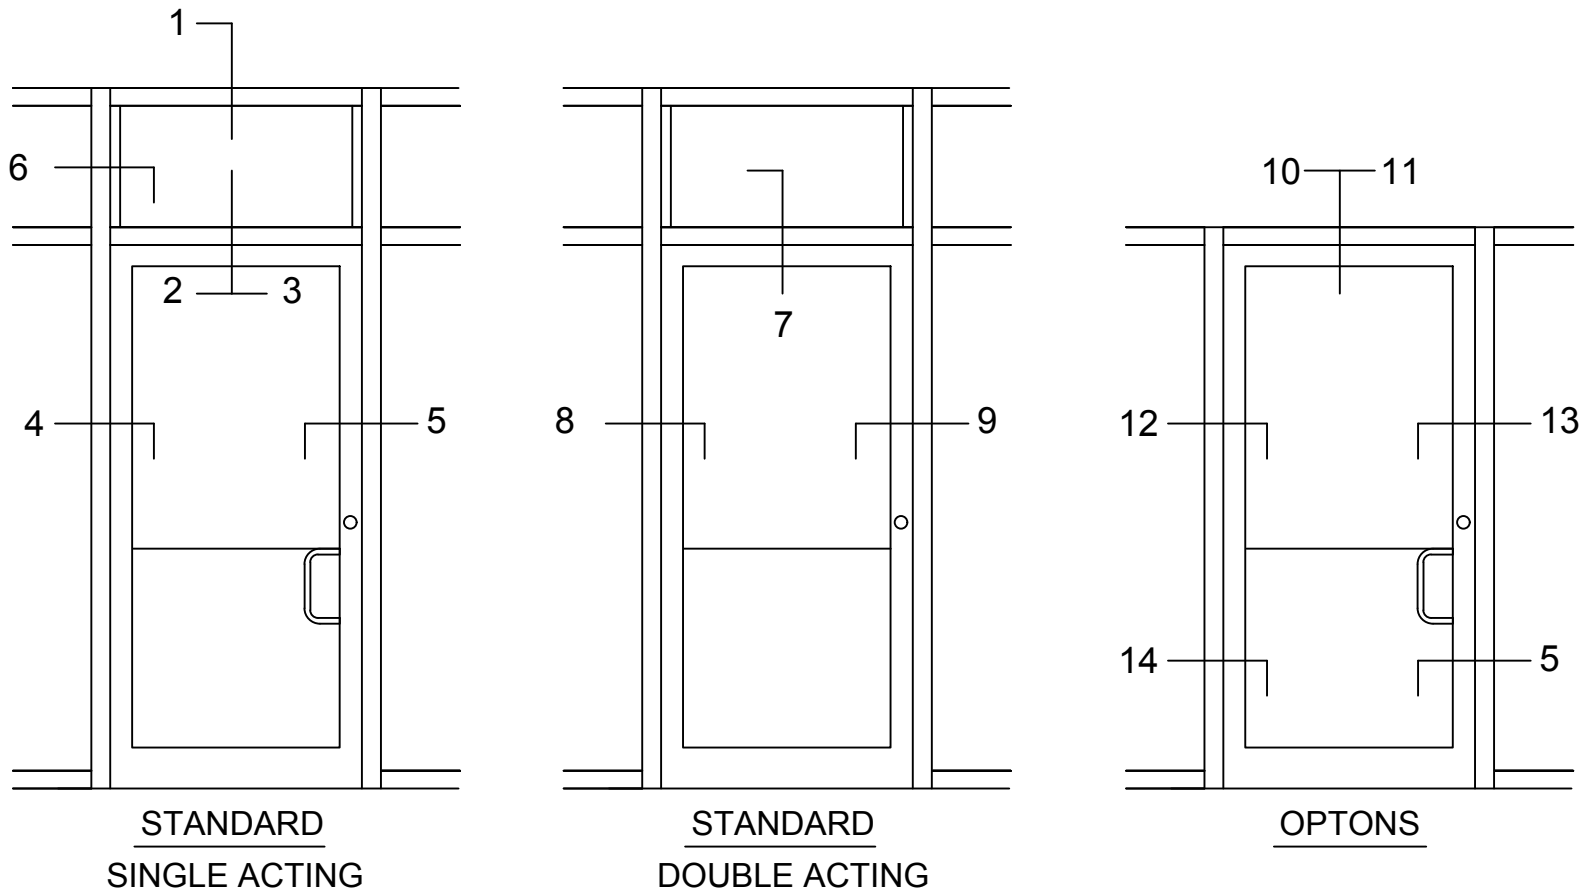

Note: Ref Installation Manual for additional info.

SERIES 3000MP CENTER SET - SINGLE ACTING - STANDARD DOOR & FRAME - 1" GLASS IN FRAME

NOTE: DOORS CAN NOT OPEN MORE THAN 89°
WHEN JAMB IS HINGED ON BOTH SIDES

OPTIONS

STANDARD DOOR

Note: Ref Installation Manual for additional info.

* Alternate door stop as required.

SERIES 3000MP CENTER SET - DOUBLE ACTING - STANDARD DOOR & FRAME - 1" GLASS IN FRAME

DOUBLE ACTING DOOR

TUBULAR JAMB
OPTION

Note: Ref Installation Manual for additional info.

SERIES 6000MP CENTER SET - STANDARD DOOR & FRAME - 1" GLASS IN FRAME

Note: Ref Installation Manual for additional info.

* Alternate door stop as required.