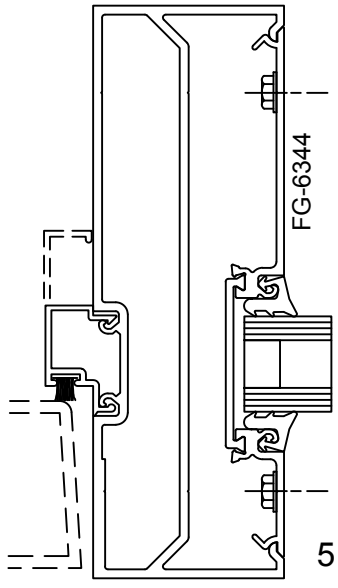

Note: Ref Installation Manual for additional info.

SERIES 3000MP CENTER SET - SINGLE ACTING - STANDARD DOOR & FRAME - 1" GLASS IN FRAME

NOTE: DOORS CAN NOT OPEN MORE THAN 89°
WHEN JAMB IS HINGED ON BOTH SIDES

OPTIONS

STANDARD DOOR

Note: Ref Installation Manual for additional info.

* Alternate door stop as required.

SERIES 3000MP CENTER SET - DOUBLE ACTING - STANDARD DOOR & FRAME - 1" GLASS IN FRAME

DOUBLE ACTING DOOR

TUBULAR JAMB
OPTION

Note: Ref Installation Manual for additional info.

SERIES 6000MP CENTER SET - STANDARD DOOR & FRAME - 1" GLASS IN FRAME

Note: Ref Installation Manual for additional info.

* Alternate door stop as required.