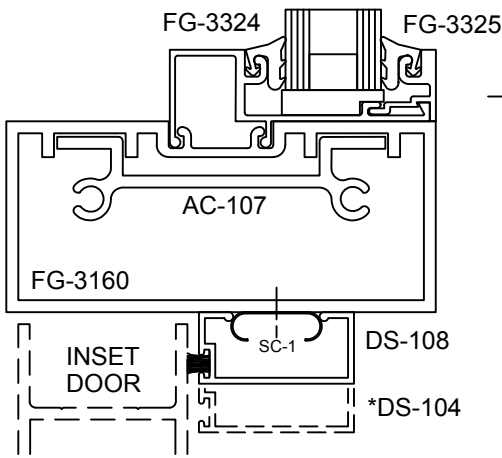

1 TRANSOM HEADER

2 CONCEALED CLOSER