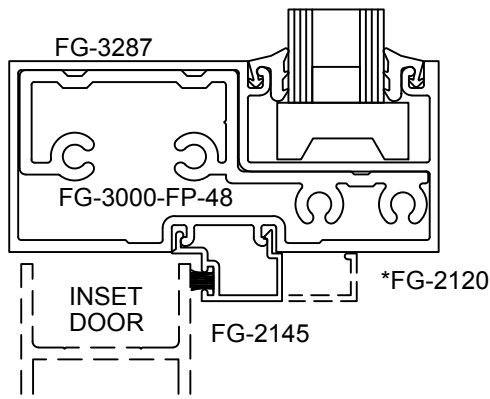

SERIES 3000MP FRONT SET - SINGLE ACTING - STANDARD DOOR & FRAME - 1" GLASS IN FRAME

OPTIONS

STANDARD DOOR

NOTE: DOORS CAN NOT OPEN MORE THAN 89°
WHEN JAMB IS HINGED ON BOTH SIDES

Note: Ref Installation Manual for additional info.

* Alternate door stop as required.

SERIES 3000MP BACK SET - SINGLE ACTING - STANDARD DOOR & FRAME - 1" GLASS IN FRAME

OPTIONS

STANDARD DOOR

NOTE: DOORS CAN NOT OPEN MORE THAN 89° WHEN JAMB IS HINGED ON BOTH SIDES

1 TRANSOM HEADER

3 SURFACE CLOSER

14 SURFACE CLOSER

2 CONCEALED CLOSER

10 SURFACE CLOSER

11 CONCEALED CLOSER

15 CONCEALED CLOSER

5