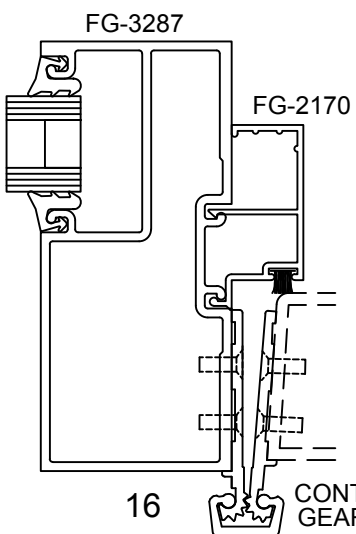

6

7

8

9 SEE NOTE

16

17

12

13

Note: Ref Installation Manual for additional info.

SERIES 3000MP CENTER SET - SINGLE ACTING - STANDARD DOOR & FRAME - 1" GLASS IN FRAME

NOTE: DOORS CAN NOT OPEN MORE THAN 89°
WHEN JAMB IS HINGED ON BOTH SIDES