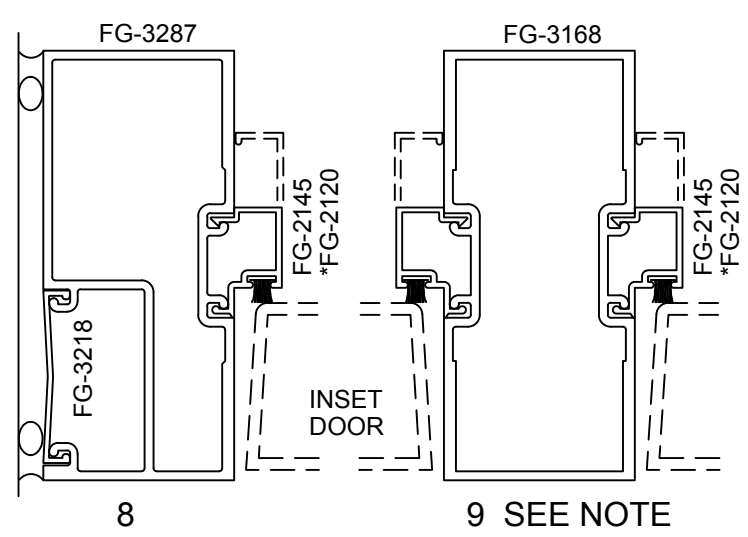

SERIES 3000MP FRONT SET - SINGLE ACTING - STANDARD DOOR & FRAME - 1" GLASS IN FRAME

OPTIONS

STANDARD DOOR

NOTE: DOORS CAN NOT OPEN MORE THAN 89°
WHEN JAMB IS HINGED ON BOTH SIDES

Note: Ref Installation Manual for additional info.

* Alternate door stop as required.

SERIES 3000MP BACK SET - SINGLE ACTING - STANDARD DOOR & FRAME - 1" GLASS IN FRAME

OPTIONS

STANDARD DOOR

NOTE: DOORS CAN NOT OPEN MORE THAN 89° WHEN JAMB IS HINGED ON BOTH SIDES