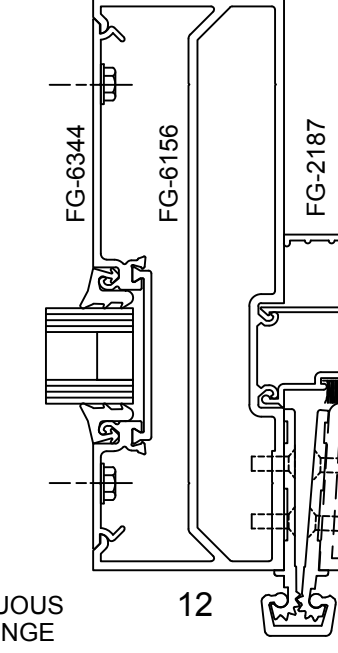

OPTIONS

STANDARD DOOR

Note: Ref Installation Manual for additional info.

* Alternate door stop as required.

SERIES 3000MP CENTER SET - DOUBLE ACTING - STANDARD DOOR & FRAME - 1" GLASS IN FRAME

DOUBLE ACTING DOOR

TUBULAR JAMB
OPTION

Note: Ref Installation Manual for additional info.

SERIES 6000MP CENTER SET - STANDARD DOOR & FRAME - 1" GLASS IN FRAME

Note: Ref Installation Manual for additional info.

* Alternate door stop as required.