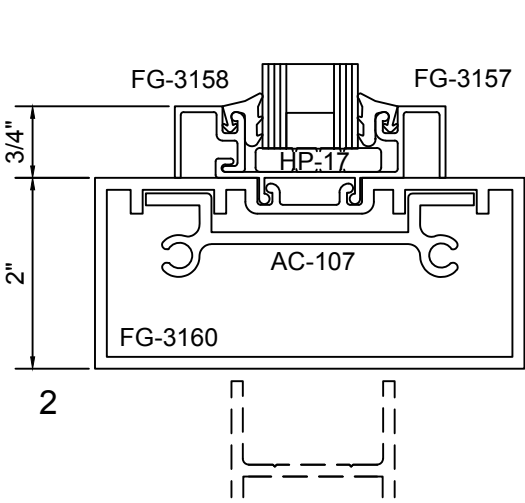

OPTIONS

STANDARD DOOR

Note: Ref Installation Manual for additional info.

* Alternate door stop as required.

SERIES 3000MP CENTER SET - DOUBLE ACTING - STANDARD DOOR & FRAME - 1" GLASS IN FRAME

DOUBLE ACTING DOOR

TUBULAR JAMB
OPTION

Note: Ref Installation Manual for additional info.

SERIES 6000MP CENTER SET - STANDARD DOOR & FRAME - 1" GLASS IN FRAME

Note: Ref Installation Manual for additional info.

* Alternate door stop as required.