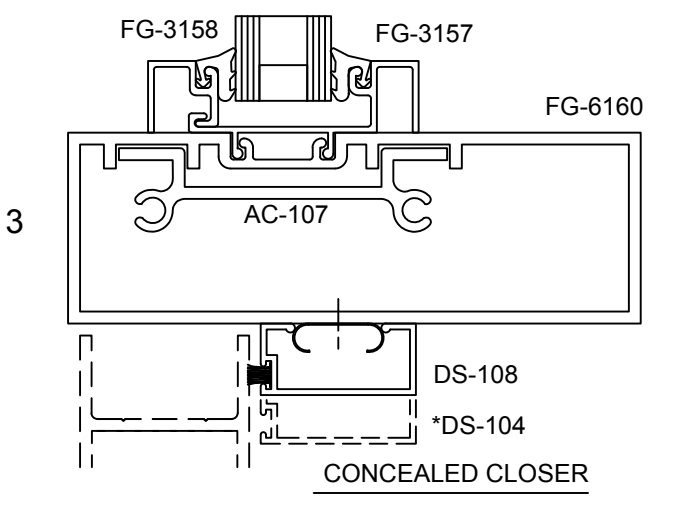

OPTIONS

STANDARD DOOR

Note: Ref Installation Manual for additional info.

* Alternate door stop as required.

SERIES 3000MP CENTER SET - DOUBLE ACTING - STANDARD DOOR & FRAME - 1" GLASS IN FRAME

DOUBLE ACTING DOOR

TUBULAR JAMB
OPTION

Note: Ref Installation Manual for additional info.

SERIES 6000MP CENTER SET - STANDARD DOOR & FRAME - 1" GLASS IN FRAME

Note: Ref Installation Manual for additional info.

* Alternate door stop as required.