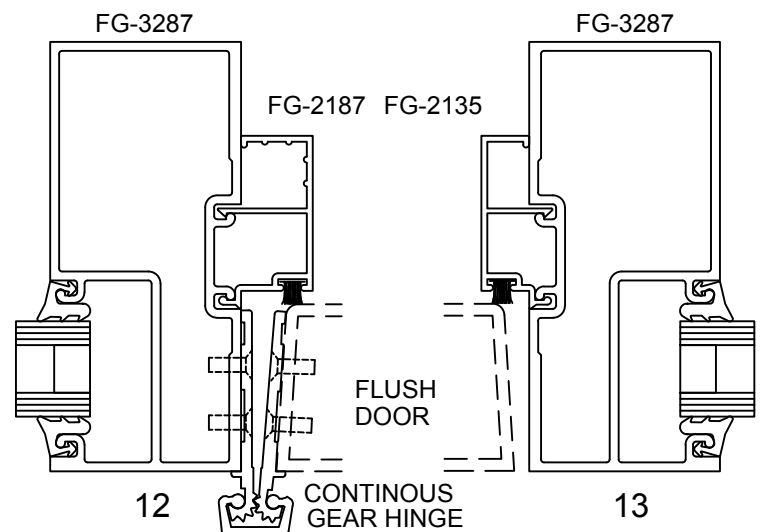

SERIES 3000MP FRONT SET - SINGLE ACTING - STANDARD DOOR & FRAME - 1" GLASS IN FRAME

OPTIONS

STANDARD DOOR

NOTE: DOORS CAN NOT OPEN MORE THAN 89°
WHEN JAMB IS HINGED ON BOTH SIDES

Note: Ref Installation Manual for additional info.