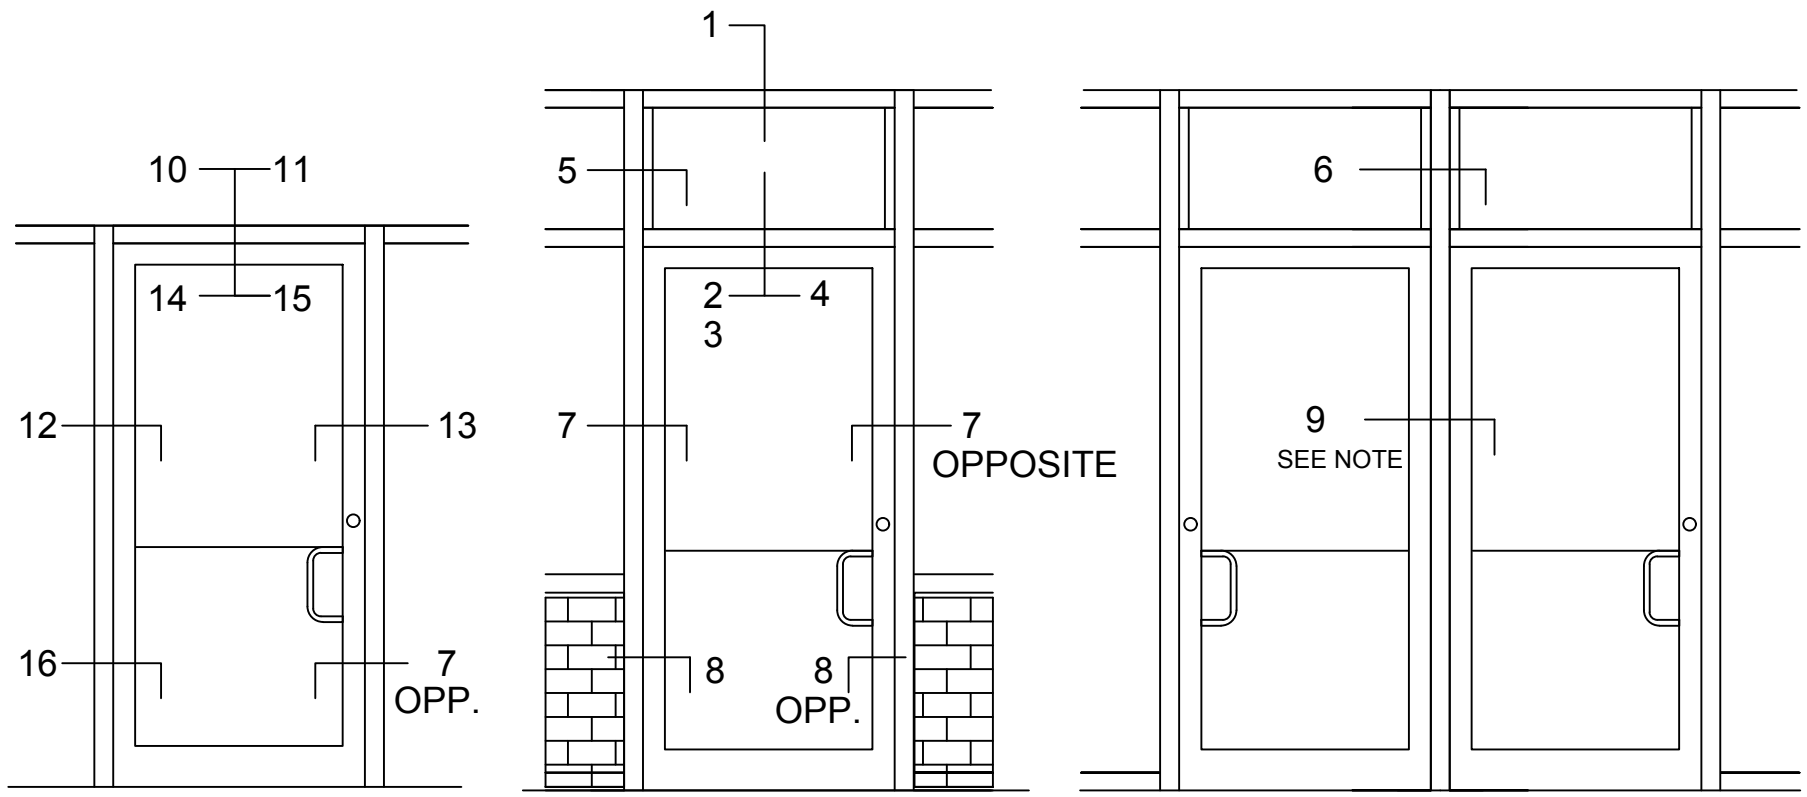

Note: Ref Installation Manual for additional info.

* Alternate door stop as required.

SERIES 3000MP FRONT/BACK SET - DOUBLE ACTING - STANDARD DOOR & FRAME - 1" GLASS IN FRAME

DOUBLE ACTING DOOR

FRONT SET

BACK SET

Note: Ref Installation Manual for additional info.

SERIES 3000MP CENTER SET - SINGLE ACTING - STANDARD DOOR & FRAME - 1" GLASS IN FRAME

NOTE: DOORS CAN NOT OPEN MORE THAN 89°
WHEN JAMB IS HINGED ON BOTH SIDES