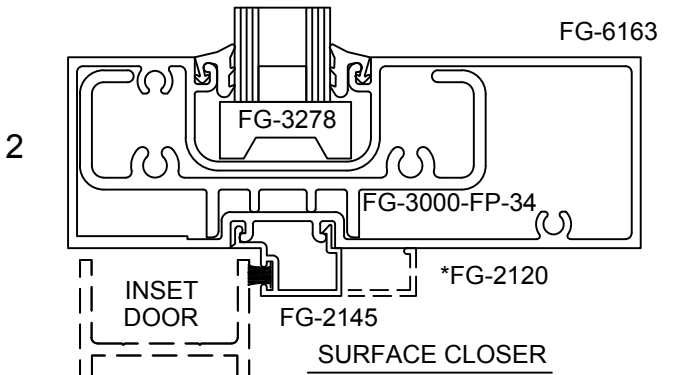

Note: Ref Installation Manual for additional info.

SERIES 3000MP CENTER SET - SINGLE ACTING - STANDARD DOOR & FRAME - 1" GLASS IN FRAME

NOTE: DOORS CAN NOT OPEN MORE THAN 89°
WHEN JAMB IS HINGED ON BOTH SIDES

OPTIONS

STANDARD DOOR

Note: Ref Installation Manual for additional info.

* Alternate door stop as required.

SERIES 3000MP CENTER SET - DOUBLE ACTING - STANDARD DOOR & FRAME - 1" GLASS IN FRAME

DOUBLE ACTING DOOR

TUBULAR JAMB
OPTION

Note: Ref Installation Manual for additional info.

SERIES 6000MP CENTER SET - STANDARD DOOR & FRAME - 1" GLASS IN FRAME

Note: Ref Installation Manual for additional info.

* Alternate door stop as required.