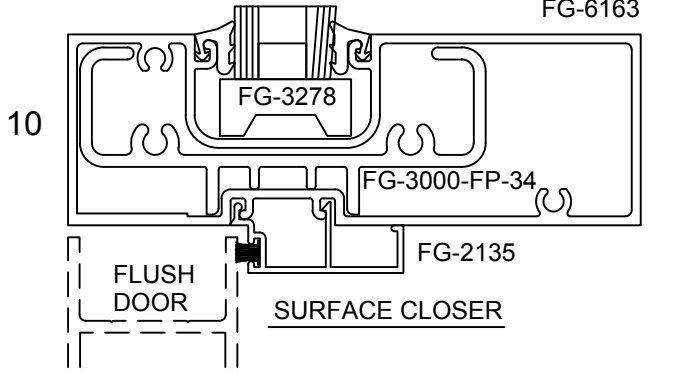

OPTIONS

STANDARD DOOR

Note: Ref Installation Manual for additional info.

* Alternate door stop as required.

SERIES 3000MP CENTER SET - DOUBLE ACTING - STANDARD DOOR & FRAME - 1" GLASS IN FRAME

DOUBLE ACTING DOOR

TUBULAR JAMB
OPTION

Note: Ref Installation Manual for additional info.

SERIES 6000MP CENTER SET - STANDARD DOOR & FRAME - 1" GLASS IN FRAME

Note: Ref Installation Manual for additional info.

* Alternate door stop as required.