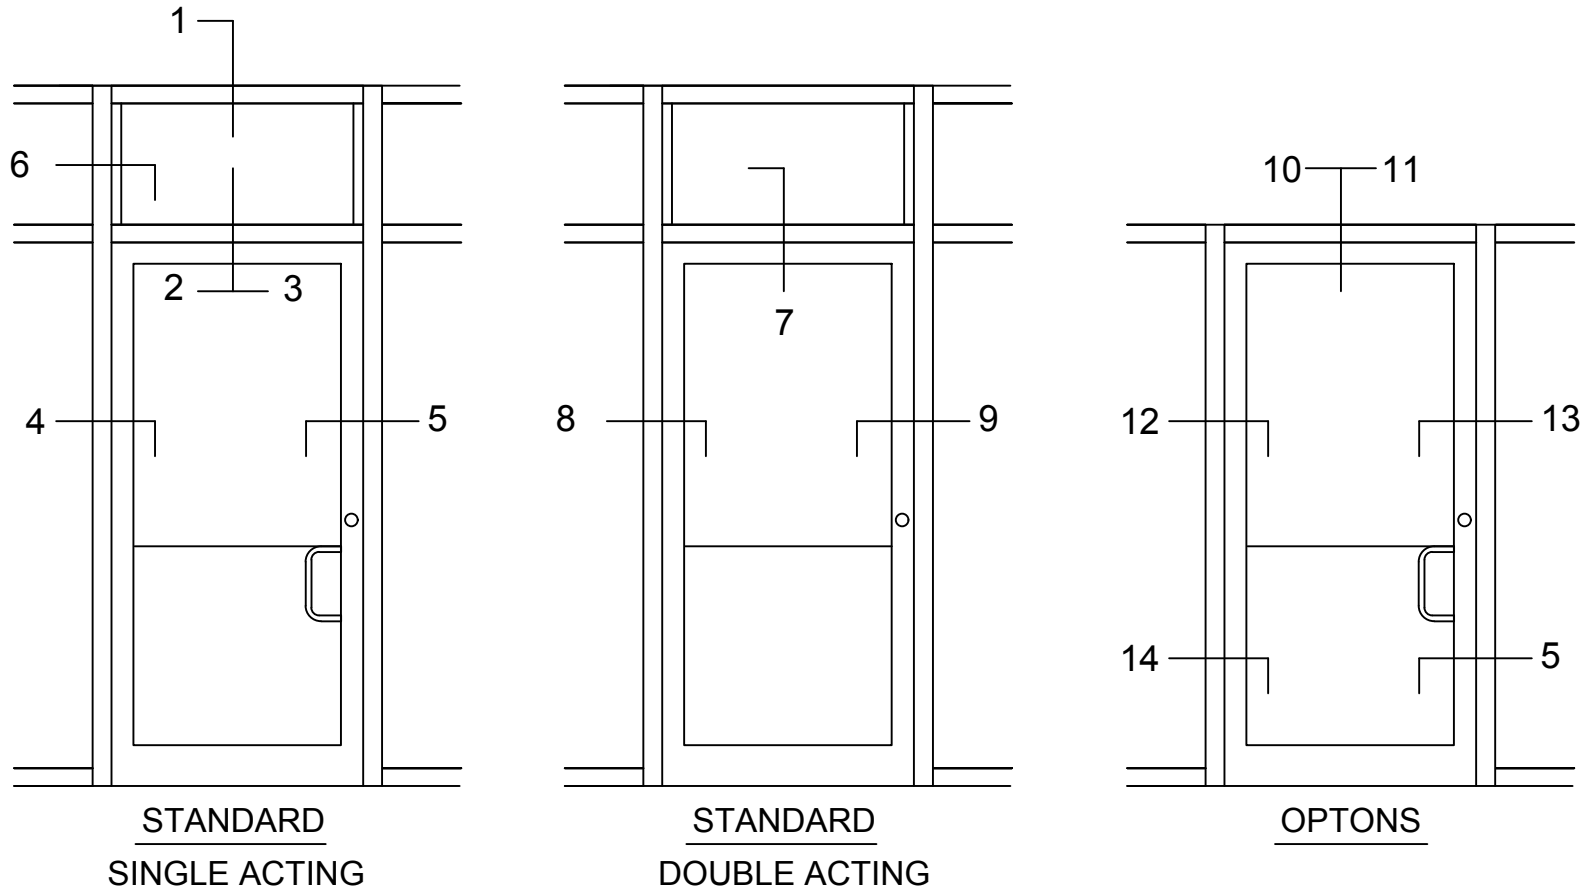

Note: Ref Installation Manual for additional info.

SERIES 3000MP CENTER SET - SINGLE ACTING - STANDARD DOOR & FRAME - 1" GLASS IN FRAME

NOTE: DOORS CAN NOT OPEN MORE THAN 89°
WHEN JAMB IS HINGED ON BOTH SIDES

OPTIONS

STANDARD DOOR

Note: Ref Installation Manual for additional info.

* Alternate door stop as required.

SERIES 3000MP CENTER SET - DOUBLE ACTING - STANDARD DOOR & FRAME - 1" GLASS IN FRAME

DOUBLE ACTING DOOR

TUBULAR JAMB
OPTION

Note: Ref Installation Manual for additional info.

SERIES 6000MP CENTER SET - STANDARD DOOR & FRAME - 1" GLASS IN FRAME

Note: Ref Installation Manual for additional info.

* Alternate door stop as required.

SERIES 6000MP FRONT SET - STANDARD DOOR & FRAME - 1" GLASS IN FRAME

Note: Ref Installation Manual for additional info.

* Alternate door stop as required.