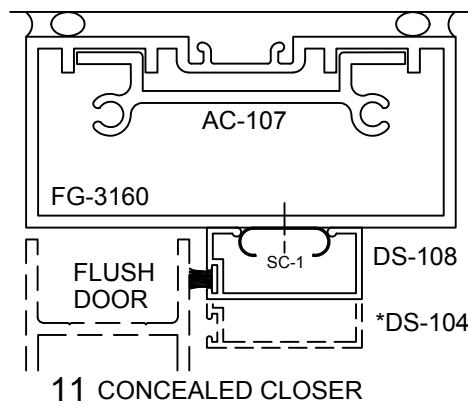

SERIES 3000MP FRONT SET - SINGLE ACTING - STANDARD DOOR & FRAME - 1" GLASS IN FRAME

OPTIONS

STANDARD DOOR

NOTE: DOORS CAN NOT OPEN MORE THAN 89°
WHEN JAMB IS HINGED ON BOTH SIDES

Note: Ref Installation Manual for additional info.

* Alternate door stop as required.

SERIES 3000MP BACK SET - SINGLE ACTING - STANDARD DOOR & FRAME - 1" GLASS IN FRAME

OPTIONS

STANDARD DOOR

NOTE: DOORS CAN NOT OPEN MORE THAN 89° WHEN JAMB IS HINGED ON BOTH SIDES