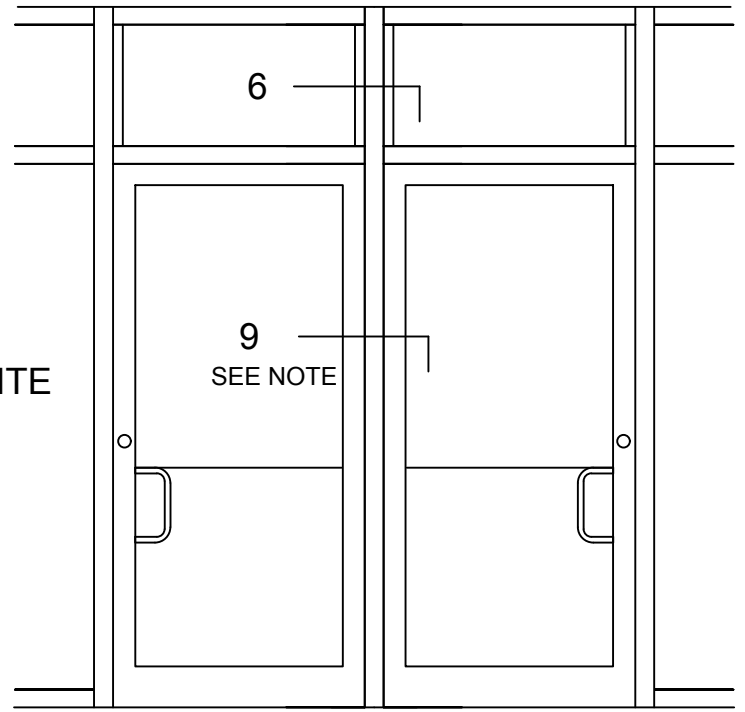

SERIES 3000MP FRONT SET - SINGLE ACTING - STANDARD DOOR & FRAME - 1" GLASS IN FRAME

OPTIONS

STANDARD DOOR

NOTE: DOORS CAN NOT OPEN MORE THAN 89°
WHEN JAMB IS HINGED ON BOTH SIDES

Note: Ref Installation Manual for additional info.

* Alternate door stop as required.

SERIES 3000MP BACK SET - SINGLE ACTING - STANDARD DOOR & FRAME - 1" GLASS IN FRAME

OPTIONS

STANDARD DOOR

NOTE: DOORS CAN NOT OPEN MORE THAN 89° WHEN JAMB IS HINGED ON BOTH SIDES

Note: Ref Installation Manual for additional info.

SERIES 3000MP CENTER SET - SINGLE ACTING - STANDARD DOOR & FRAME - 1" GLASS IN FRAME

NOTE: DOORS CAN NOT OPEN MORE THAN 89°
WHEN JAMB IS HINGED ON BOTH SIDES